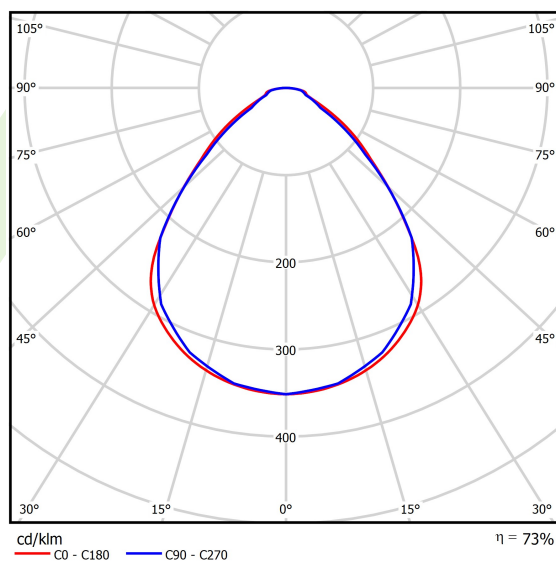

Accessories

Index 6BZBO60980

Name Handle for pane opening