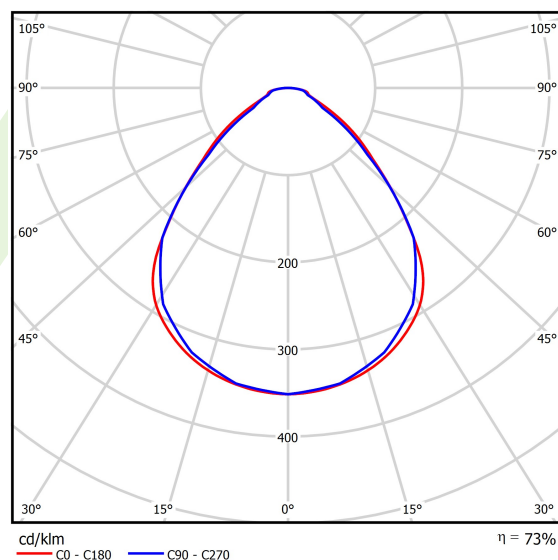

Accessories

Index 6BZBO60980

Name Handle for pane opening