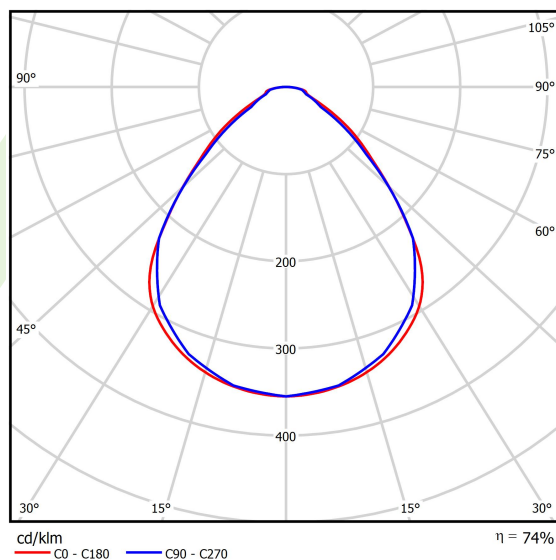

## Light and electrical data

Light source	LED
Luminous flux LED [lm]	15666
LED power [W]	99,2
Luminaire luminous flux [lm]	11632
Power of luminaire [W]	102,5
Luminaire's light efficiency [lm/W]	113,5
Color of the light [K]	4000
CRI	>95
SDCM (LED sources)	3
Beam angle [°]	(C0-C180) / (C90-C270) - 89° / 89°
Photobiological risk class (IEC/EN 62471)	RG0
Protection against electric shock	I
Protection degree	IP65
Voltage	220..240 V, 50..60 Hz
Lifetime of LED sources [h]	100000 (1) / 147000 (2)
Lx/By	L80/B10 (1) / L70/B50 (2)
Operating temperature range [°C]	5 ÷ 30
Driver	standard on/off (E)
Power factor cos φ	>0,95
Circuit load capacity	6 (B10), 10 (B16), 10 (C10), 17 (C16)

## A graph of light