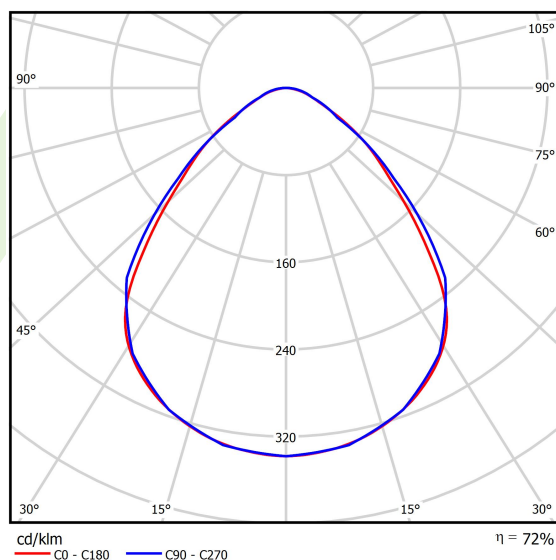

## Light and electrical data

Light source	LED
Luminous flux LED [lm]	15666
LED power [W]	99,2
Luminaire luminous flux [lm]	11278
Power of luminaire [W]	102,5
Luminaire's light efficiency [lm/W]	110
Color of the light [K]	4000
CRI	>95
SDCM (LED sources)	3
Beam angle [°]	(C0-C180) / (C90-C270) - 88° / 91,8°
Photobiological risk class (IEC/EN 62471)	RG0
Protection against electric shock	I
Protection degree	IP65
Voltage	220..240 V, 50..60 Hz
Lifetime of LED sources [h]	100000 (1) / 147000 (2)
Lx/By	L80/B10 (1) / L70/B50 (2)
Operating temperature range [°C]	5 ÷ 30
Driver	DIM DALI (EDD)
Power factor cos φ	>0,95
Circuit load capacity	7 (B10), 11 (B16), 11 (C10), 14 (C16)

## A graph of light