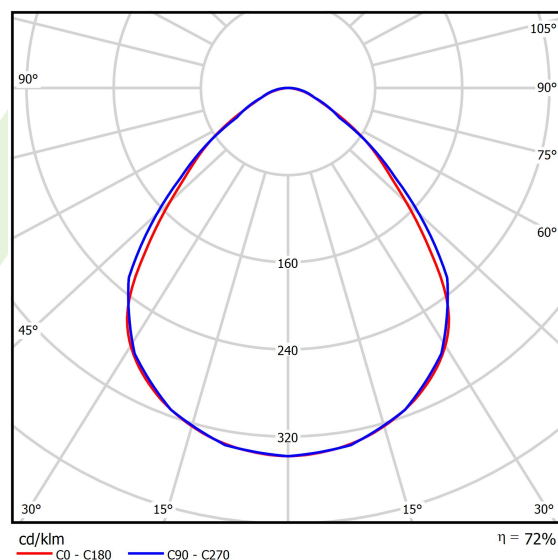

Mechanical data

Assembly	mounted in module ceilings, as well as plasterboard ceilings
Material	steel sheet
Color	white
Diffuser	Micro-PRM SH (micro-prismatic diffuser PMMA with hardened glass)
Impact resistant	IK08
Weight [kg]	17,4
Dimensions [mm]	1196 x 596 x 76
Mounting hole [mm]	1180 x 580

A graph of light

Accessories

Index 2M-X414LKPIPT5

Name Mounting clips set for plasterboard ceiling