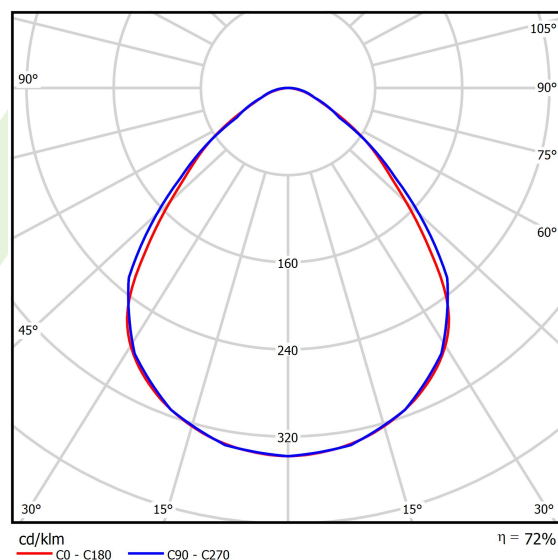

## Light and electrical data

Light source	LED
Luminous flux LED [lm]	11750
LED power [W]	72
Luminaire luminous flux [lm]	8459
Power of luminaire [W]	73,5
Luminaire's light efficiency [lm/W]	115,1
Color of the light [K]	4000
CRI	>95
SDCM (LED sources)	3
Beam angle [°]	(C0-C180) / (C90-C270) - 88° / 91,8°
Photobiological risk class (IEC/EN 62471)	RG0
Protection against electric shock	I
Protection degree	IP65
Voltage	220..240 V, 50..60 Hz
Lifetime of LED sources [h]	100000 (1) / 147000 (2)
Lx/By	L80/B10 (1) / L70/B50 (2)
Operating temperature range [°C]	5 ÷ 30
Driver	standard on/off (E)
Power factor cos φ	>0,95
Circuit load capacity	9 (B10), 15 (B16), 15 (C10), 24 (C16)

## A graph of light