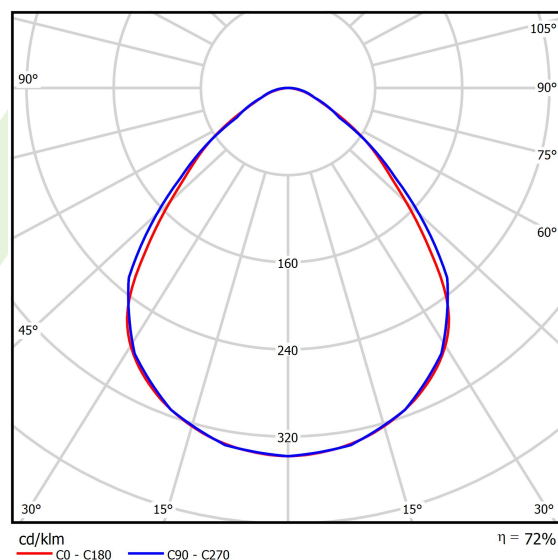

## Light and electrical data

Light source	LED
Luminous flux LED [lm]	9791
LED power [W]	62
Luminaire luminous flux [lm]	7049
Power of luminaire [W]	63,6
Luminaire's light efficiency [lm/W]	110,8
Color of the light [K]	4000
CRI	>95
SDCM (LED sources)	3
Beam angle [°]	(C0-C180) / (C90-C270) - 88° / 91,8°
Photobiological risk class (IEC/EN 62471)	RG0
Protection against electric shock	I
Protection degree	IP65
Voltage	220..240 V, 50..60 Hz
Lifetime of LED sources [h]	100000 (1) / 147000 (2)
Lx/By	L80/B10 (1) / L70/B50 (2)
Operating temperature range [°C]	5 ÷ 30
Driver	standard on/off (E)
Power factor cos φ	>0,95
Circuit load capacity	12 (B10), 20 (B16), 21 (C10), 34 (C16)

## A graph of light