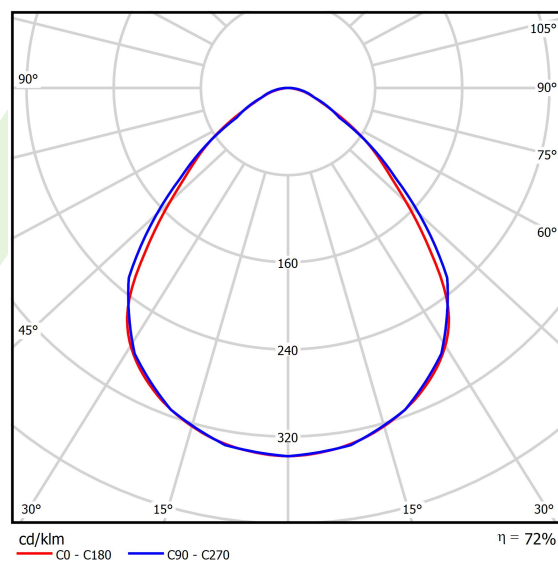

## Light and electrical data

Light source	LED
Luminous flux LED [lm]	7833
LED power [W]	49,6
Luminaire luminous flux [lm]	5639
Power of luminaire [W]	51,8
Luminaire's light efficiency [lm/W]	108,9
Color of the light [K]	4000
CRI	>95
SDCM (LED sources)	3
Beam angle [°]	(C0-C180) / (C90-C270) - 88° / 91,8°
Photobiological risk class (IEC/EN 62471)	RG0
Protection against electric shock	I
Protection degree	IP65
Voltage	220..240 V, 50..60 Hz
Lifetime of LED sources [h]	100000 (1) / 147000 (2)
Lx/By	L80/B10 (1) / L70/B50 (2)
Operating temperature range [°C]	5 ÷ 30
Driver	DIM DALI (EDD)
Power factor cos φ	>0,95
Circuit load capacity	14 (B10), 23 (B16), 22 (C10), 35 (C16)

## A graph of light