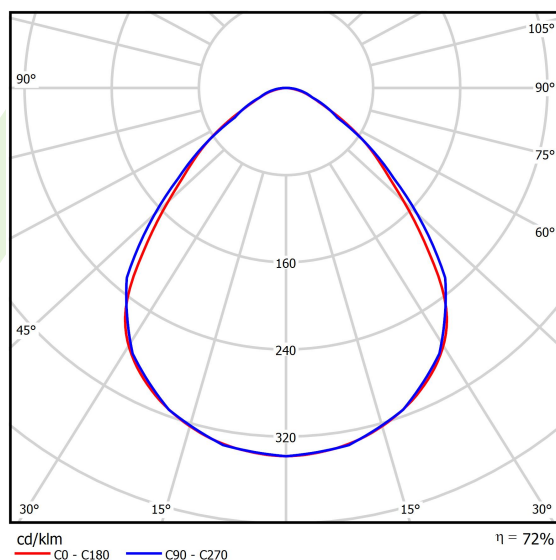

Mechanical data

Assembly	mounted in module ceilings, as well as plasterboard ceilings
Material	steel sheet
Color	white
Diffuser	Micro-PRM SH (micro-prismatic diffuser PMMA with hardened glass)
Impact resistant	IK08
Weight [kg]	8,4
Dimensions [mm]	1196 x 296 x 76
Mounting hole [mm]	1180 x 280

A graph of light

Accessories

Index 2M-X414LKPIPT5

Name Mounting clips set for plasterboard ceiling