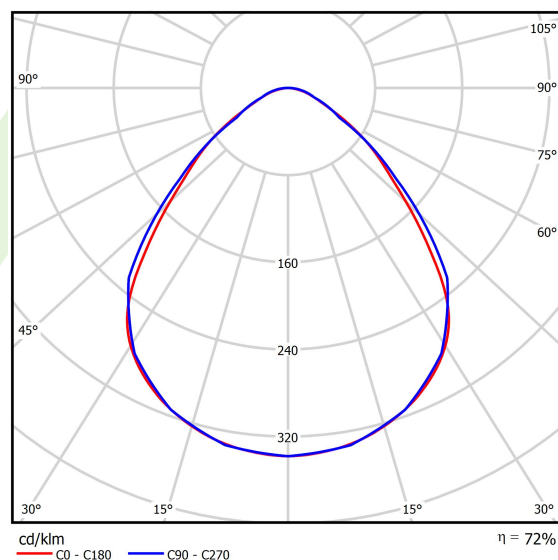

## Light and electrical data

Light source	LED
Luminous flux LED [lm]	7833
LED power [W]	49,6
Luminaire luminous flux [lm]	5639
Power of luminaire [W]	51,8
Luminaire's light efficiency [lm/W]	108,9
Color of the light [K]	4000
CRI	>95
SDCM (LED sources)	3
Beam angle [°]	(C0-C180) / (C90-C270) - 88° / 91,8°
Photobiological risk class (IEC/EN 62471)	RG0
Protection against electric shock	I
Protection degree	IP65
Voltage	220..240 V, 50..60 Hz
Lifetime of LED sources [h]	100000 (1) / 147000 (2)
Lx/By	L80/B10 (1) / L70/B50 (2)
Operating temperature range [°C]	5 ÷ 30
Driver	DIM DALI (EDD)
Power factor cos φ	>0,95
Circuit load capacity	14 (B10), 23 (B16), 22 (C10), 35 (C16)

## A graph of light