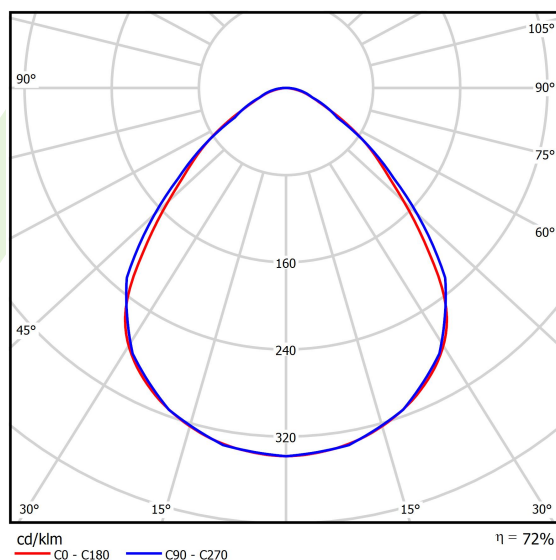

## Light and electrical data

Light source	LED
Luminous flux LED [lm]	7833
LED power [W]	49,6
Luminaire luminous flux [lm]	5639
Power of luminaire [W]	51,8
Luminaire's light efficiency [lm/W]	108,9
Color of the light [K]	4000
CRI	>95
SDCM (LED sources)	3
Beam angle [°]	(C0-C180) / (C90-C270) - 88° / 91,8°
Photobiological risk class (IEC/EN 62471)	RG0
Protection against electric shock	I
Protection degree	IP65
Voltage	220..240 V, 50..60 Hz
Lifetime of LED sources [h]	100000 (1) / 147000 (2)
Lx/By	L80/B10 (1) / L70/B50 (2)
Operating temperature range [°C]	5 ÷ 30
Driver	DIM DALI (EDD)
Power factor cos φ	>0,95
Circuit load capacity	14 (B10), 23 (B16), 22 (C10), 35 (C16)

## A graph of light