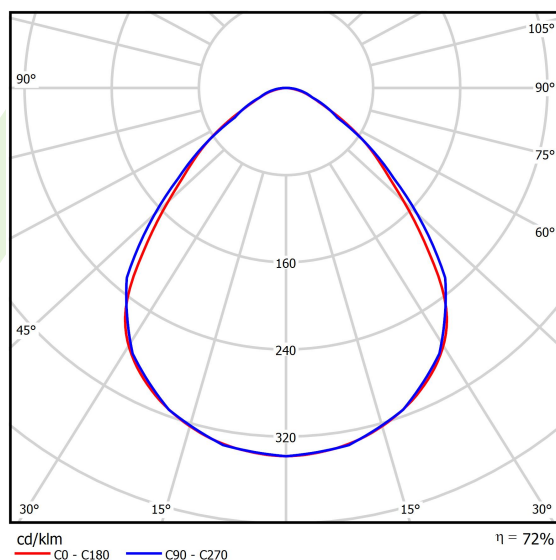

## Light and electrical data

Light source	LED
Luminous flux LED [lm]	7833
LED power [W]	49,6
Luminaire luminous flux [lm]	5639
Power of luminaire [W]	51,8
Luminaire's light efficiency [lm/W]	108,9
Color of the light [K]	4000
CRI	>95
SDCM (LED sources)	3
Beam angle [°]	(C0-C180) / (C90-C270) - 88° / 91,8°
Photobiological risk class (IEC/EN 62471)	RG0
Protection against electric shock	I
Protection degree	IP65
Voltage	220..240 V, 50..60 Hz
Lifetime of LED sources [h]	100000 (1) / 147000 (2)
Lx/By	L80/B10 (1) / L70/B50 (2)
Operating temperature range [°C]	5 ÷ 30
Driver	standard on/off (E)
Power factor cos φ	>0,95
Circuit load capacity	12 (B10), 20 (B16), 21 (C10), 34 (C16)

## A graph of light