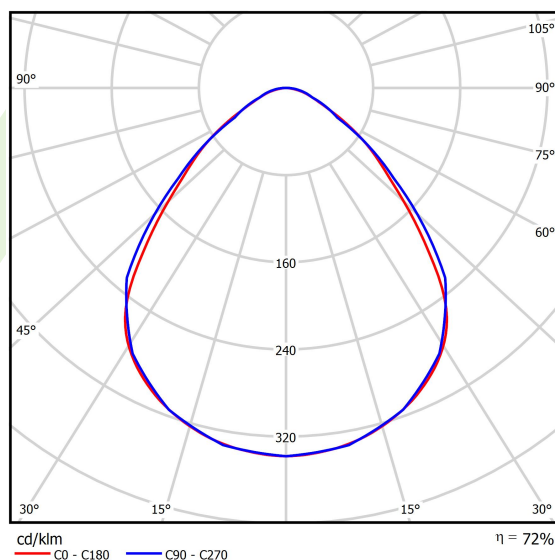

## Light and electrical data

Light source	LED
Luminous flux LED [lm]	7833
LED power [W]	49,6
Luminaire luminous flux [lm]	5639
Power of luminaire [W]	51,8
Luminaire's light efficiency [lm/W]	108,9
Color of the light [K]	4000
CRI	>95
SDCM (LED sources)	3
Beam angle [°]	(C0-C180) / (C90-C270) - 88° / 91,8°
Photobiological risk class (IEC/EN 62471)	RG0
Protection against electric shock	I
Protection degree	IP65
Voltage	220..240 V, 50..60 Hz
Lifetime of LED sources [h]	100000 (1) / 147000 (2)
Lx/By	L80/B10 (1) / L70/B50 (2)
Operating temperature range [°C]	5 ÷ 30
Driver	standard on/off (E)
Power factor cos φ	>0,95
Circuit load capacity	12 (B10), 20 (B16), 21 (C10), 34 (C16)

## A graph of light