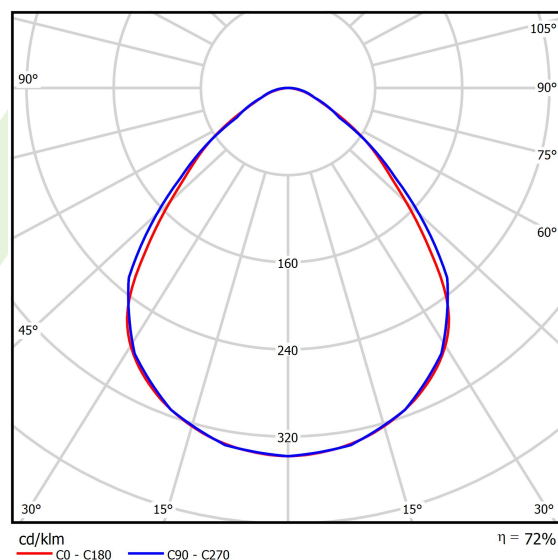

Mechanical data

Assembly	mounted in module ceilings, as well as plasterboard ceilings
Material	steel sheet
Color	RAL 9016 (white)
Diffuser	Micro-PRM SH (micro-prismatic diffuser PMMA with hardened glass)
Impact resistant	IK08
Weight [kg]	4,43
Dimensions [mm]	596 x 296 x 76
Mounting hole [mm]	580 x 280

A graph of light

Accessories

Index 2M-X414LKPIPT5

Name Mounting clips set for plasterboard ceiling