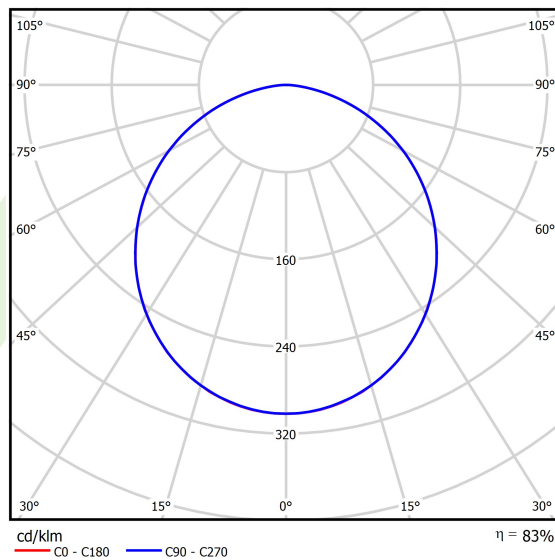

Accessories

Index 2C1A7392
Name Adaptive frame for plasterboard ceiling (600x600)