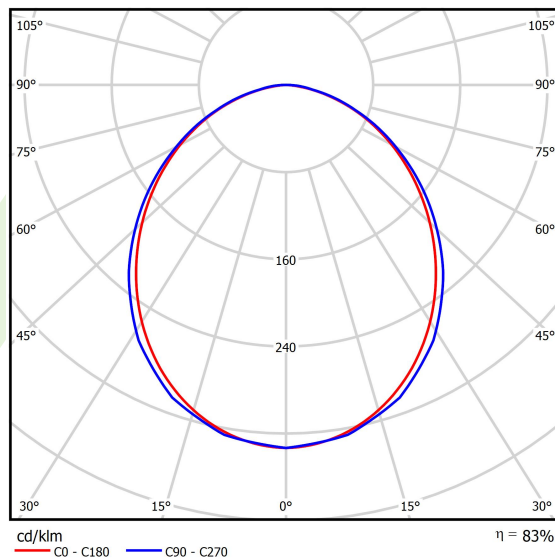

## Light and electrical data

Light source	LED
Luminous flux LED [lm]	5875
LED power [W]	37,2
Luminaire luminous flux [lm]	4895
Power of luminaire [W]	39,2
Luminaire's light efficiency [lm/W]	124,9
Color of the light [K]	4000
CRI	>95
SDCM (LED sources)	3
Beam angle [°]	(C0-C180) / (C90-C270) - 98,8° / 102°
Photobiological risk class (IEC/EN 62471)	RG0
Protection against electric shock	I
Protection degree	IP65
Voltage	220..240 V, 50..60 Hz
Lifetime of LED sources [h]	100000 (1) / 147000 (2)
Lx/By	L80/B10 (1) / L70/B50 (2)
Operating temperature range [°C]	5 ÷ 30
Driver	standard on/off (E)
Power factor cos φ	>0,95
Circuit load capacity	16 (B10), 26 (B16), 23 (C10), 37 (C16)

## A graph of light