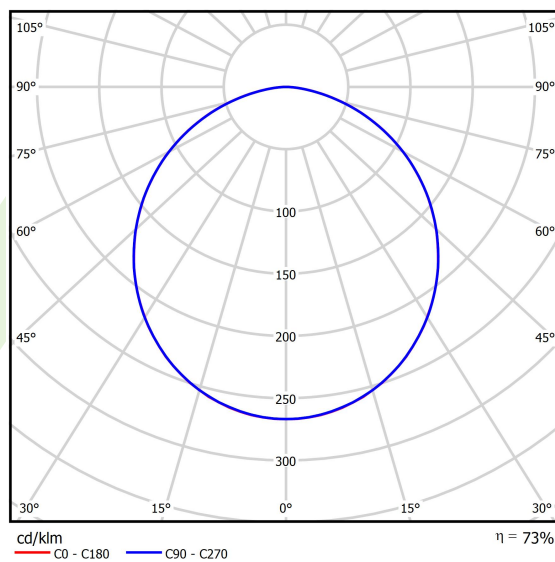

Accessories

Index 2C1A7392-34R

Name EUROPANEL / BACKPANEL / RIM
COMPACT LED RECESSED
ACCESSORIES 34 / 600X600