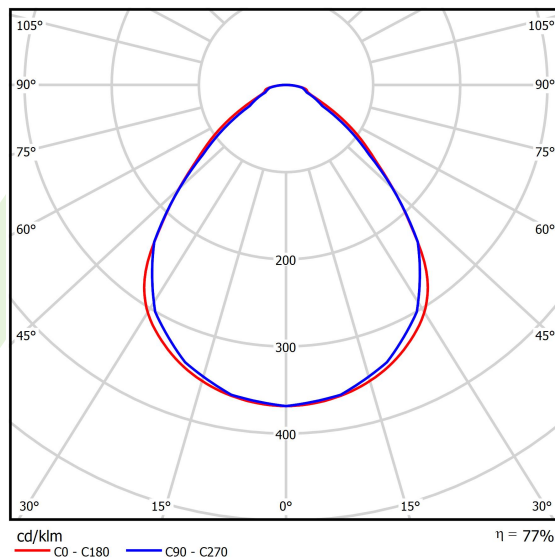

Accessories

Index 2C1A7392-34R

Name EUROPANEL / BACKPANEL / RIM
COMPACT LED RECESSED
ACCESSORIES 34 / 600X600