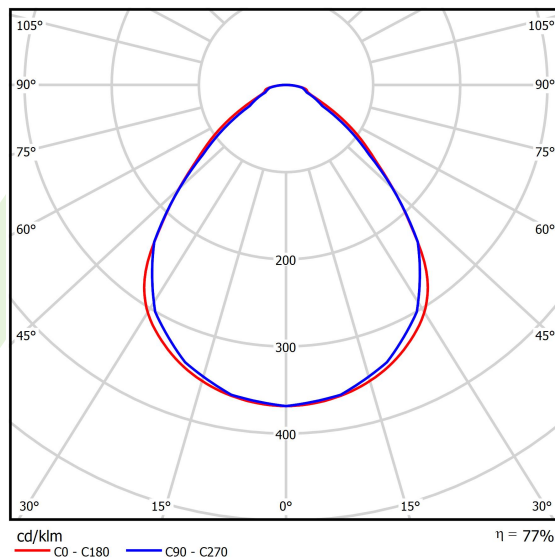

## Light and electrical data

Light source	LED
Luminous flux LED [lm]	5875
LED power [W]	37,2
Luminaire luminous flux [lm]	4528
Power of luminaire [W]	39,2
Luminaire's light efficiency [lm/W]	115,5
Color of the light [K]	4000
CRI	>95
SDCM (LED sources)	3
Beam angle [°]	(C0-C180) / (C90-C270) - 89° / 89°
Photobiological risk class (IEC/EN 62471)	RG0
Protection against electric shock	I
Protection degree	IP65
Voltage	220..240 V, 50..60 Hz
Lifetime of LED sources [h]	100000 (1) / 147000 (2)
Lx/By	L80/B10 (1) / L70/B50 (2)
Operating temperature range [°C]	5 ÷ 30
Driver	DIM DALI (EDD)
Power factor cos φ	>0,95
Circuit load capacity	14 (B10), 23 (B16), 22 (C10), 35 (C16)

## A graph of light