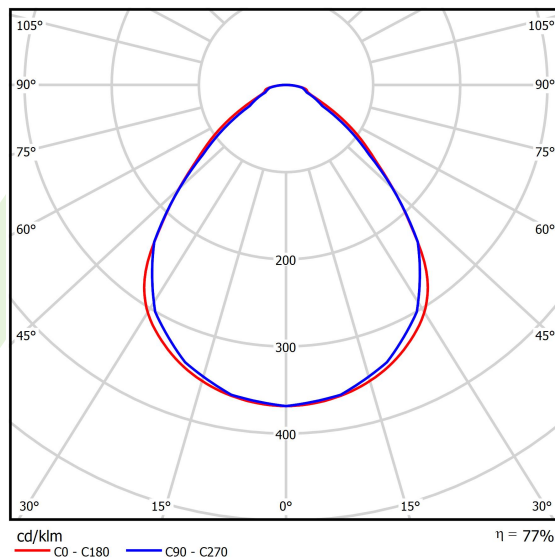

## Light and electrical data

Light source	LED
Luminous flux LED [lm]	5875
LED power [W]	37,2
Luminaire luminous flux [lm]	4528
Power of luminaire [W]	39,2
Luminaire's light efficiency [lm/W]	115,5
Color of the light [K]	4000
CRI	>95
SDCM (LED sources)	3
Beam angle [°]	(C0-C180) / (C90-C270) - 89° / 89°
Photobiological risk class (IEC/EN 62471)	RG0
Protection against electric shock	I
Protection degree	IP65
Voltage	220..240 V, 50..60 Hz
Lifetime of LED sources [h]	100000 (1) / 147000 (2)
Lx/By	L80/B10 (1) / L70/B50 (2)
Operating temperature range [°C]	5 ÷ 30
Driver	standard on/off (E)
Power factor cos φ	>0,95
Circuit load capacity	16 (B10), 26 (B16), 23 (C10), 37 (C16)

## A graph of light