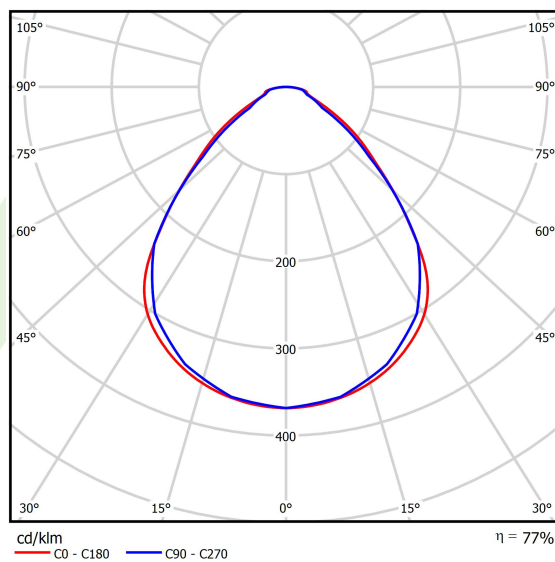

## Light and electrical data

Light source	LED
Luminous flux LED [lm]	5875
LED power [W]	37,2
Luminaire luminous flux [lm]	4528
Power of luminaire [W]	39,2
Luminaire's light efficiency [lm/W]	115,5
Color of the light [K]	4000
CRI	>95
SDCM (LED sources)	3
Beam angle [°]	(C0-C180) / (C90-C270) - 89° / 89°
Photobiological risk class (IEC/EN 62471)	RG0
Protection against electric shock	I
Protection degree	IP65
Voltage	220..240 V, 50..60 Hz
Lifetime of LED sources [h]	100000 (1) / 147000 (2)
Lx/By	L80/B10 (1) / L70/B50 (2)
Operating temperature range [°C]	5 ÷ 30
Driver	standard on/off (E)
Power factor cos φ	>0,95
Circuit load capacity	16 (B10), 26 (B16), 23 (C10), 37 (C16)

## A graph of light