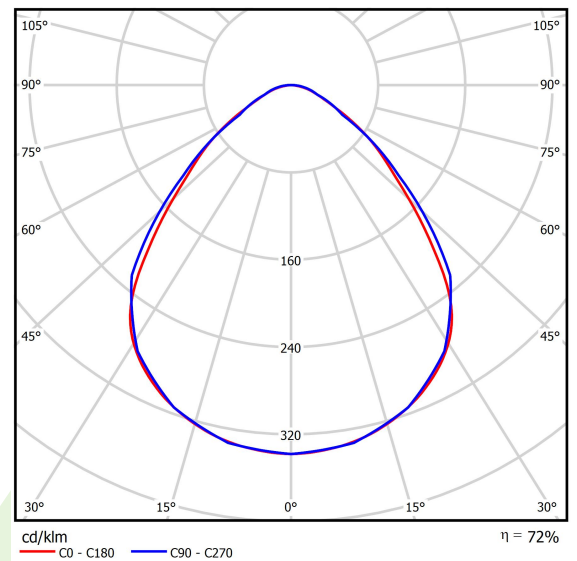

A graph of light

Accessories

Index 6BZBO60980

Name Handle for pane opening