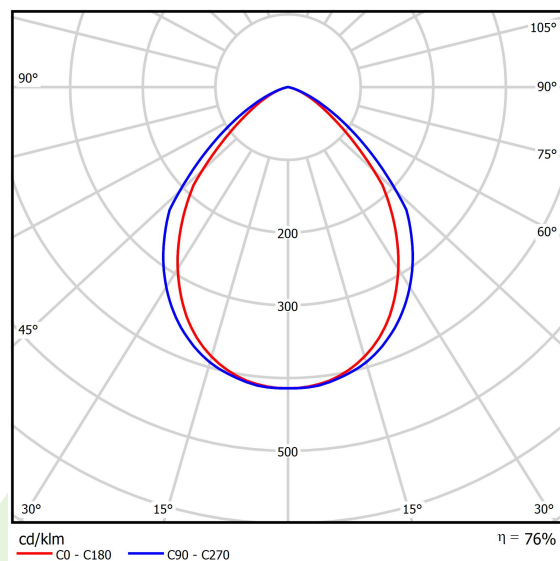

A graph of light