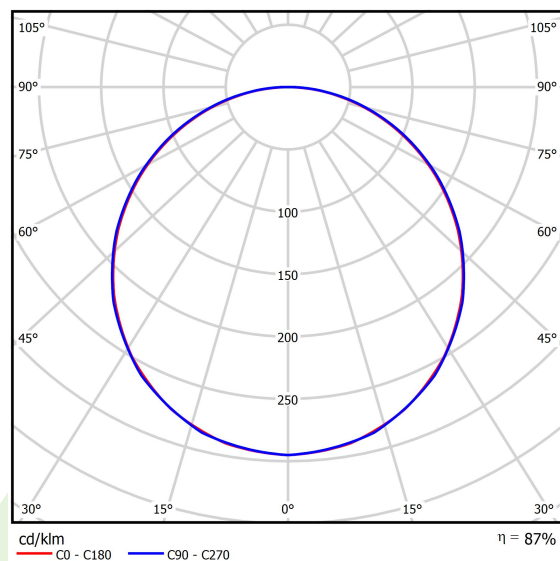

## Light and electrical data

Light source	LED
Luminous flux LED [lm]	5825
LED power [W]	35,5
Luminaire luminous flux [lm]	5095
Power of luminaire [W]	40,2
Luminaire's light efficiency [lm/W]	126,7
Color of the light [K]	3000
CRI	>80
SDCM (LED sources)	3
Beam angle [°]	(C0-C180) / (C90-C270) - 113,8° / 114,6°
Photobiological risk class (IEC/EN 62471)	RG0
Protection against electric shock	II
Protection degree	IP20/44
Voltage	220..240 V, 50..60 Hz
Lifetime of LED sources [h]	100000
Lx/By	L80/B10
Operating temperature range [°C]	5 ÷ 30
Driver	DIM DALI (EDD)
Circuit load capacity	20 (B10), 30 (B16), 32 (C10), 52 (C16)

## A graph of light