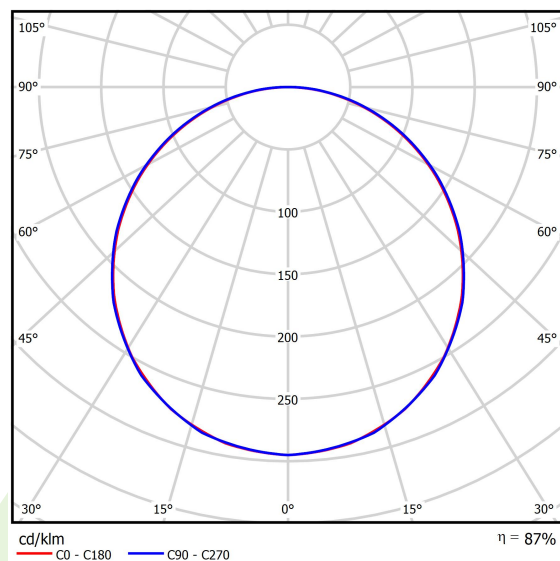

A graph of light

Accessories

Index 19.3213.0080.34

Name BACKPANEL LED RECESSED
ACCESSORIES 34 / 1200X300

Index 19.3213.0074.34

Name BACKPANEL LED SURFACE
ACCESSORIES 34 / 1200X300

Index 19.3213.0077.34

Name BACKPANEL LED ACCESSORIES
SET WITH SUSPENSION 1,5M /
1200X300