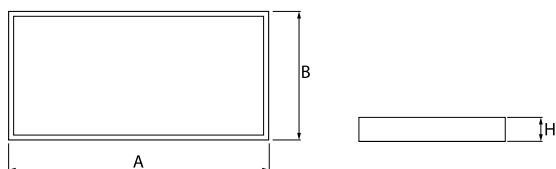

Product: BACKPANEL LED 5800 MICRO-PRM EDD 34 IP20/44 840 1200X300

Index: 19.3213.0048.34

Description

Modern LED panel dedicated to be mounted on suspended modular ceilings, cardboard suspended ceilings (using adaptive frame), directly on the ceiling (using adaptive frame) or using adaptive frame and suspensions. Equipped with the highly efficient LED sources. Direct light distribution. Luminaire body made from steel sheet. PMMA opal diffuser. Colour of luminaire - white. CRI>80. Luminaire dedicated for the public use structure like offices, conference rooms, classrooms, lecture halls etc.

Product information

Category	Recessed luminaires
Family	BACKPANEL LED
Name	BACKPANEL LED 5800 MICRO-PRM EDD 34 IP20/44 840 1200X300
Index	19.3213.0048.34

Light and electrical data

Light source	LED
Luminous flux LED [lm]	6192
LED power [W]	35,5
Luminaire luminous flux [lm]	5548
Power of luminaire [W]	40,2
Luminaire's light efficiency [lm/W]	138
Color of the light [K]	4000
CRI	>80
SDCM (LED sources)	3
Beam angle [°]	(C0-C180) / (C90-C270) - 88,8° / 88,2°
Photobiological risk class (IEC/EN 62471)	RG0
Protection against electric shock	II
Protection degree	IP20/44
Voltage	220..240 V, 50..60 Hz
Lifetime of LED sources [h]	100000
Lx/By	L80/B10
Operating temperature range [°C]	5 ÷ 30
Driver	DIM DALI (EDD)
Circuit load capacity	20 (B10), 30 (B16), 32 (C10), 52 (C16)

Mechanical data

Assembly	mounted in module ceilings as well as plasterboard ceilings, directly mounted to ceiling construction and surface mounted on slings using accessories
Material	steel sheet
Color	RAL 9016 (white)
Diffuser	Micro-PRM (micro-prismatic diffuser PMMA)
Impact resistant	IK04
Weight [kg]	3,1
Dimensions [mm]	1195 x 295 x 34