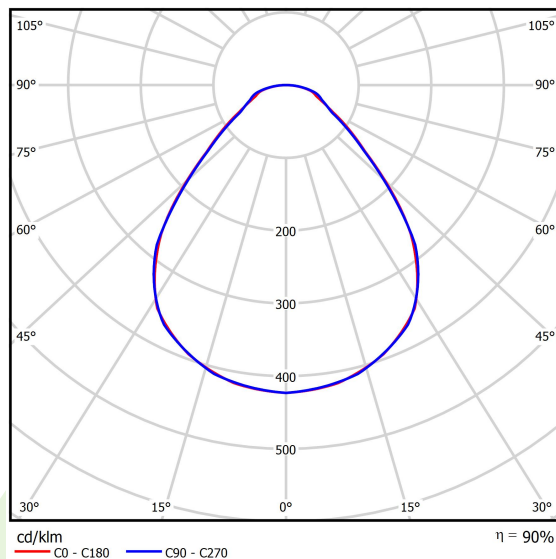

A graph of light

Accessories

Index 19.3213.0080.34

Name BACKPANEL LED RECESSED
ACCESSORIES 34 / 1200X300

Index 19.3213.0074.34

Name BACKPANEL LED SURFACE
ACCESSORIES 34 / 1200X300

Index 19.3213.0077.34

Name BACKPANEL LED ACCESSORIES
SET WITH SUSPENSION 1,5M /
1200X300