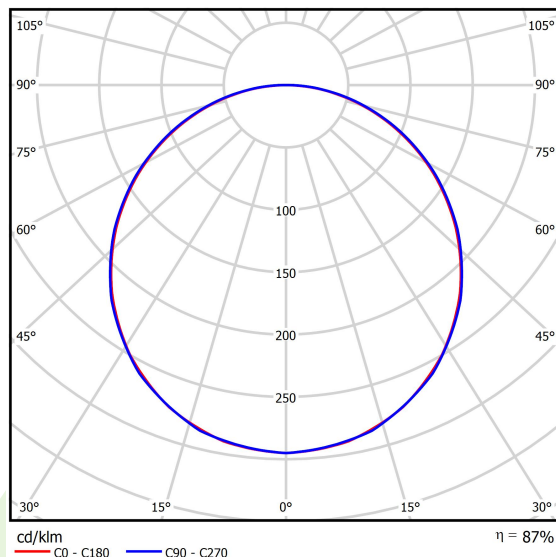

## Light and electrical data

Light source	LED
Luminous flux LED [lm]	6192
LED power [W]	35,5
Luminaire luminous flux [lm]	5416
Power of luminaire [W]	40,2
Luminaire's light efficiency [lm/W]	134,7
Color of the light [K]	4000
CRI	>80
SDCM (LED sources)	3
Beam angle [°]	(C0-C180) / (C90-C270) - 113,8° / 114,6°
Photobiological risk class (IEC/EN 62471)	RG0
Protection against electric shock	II
Protection degree	IP20/44
Voltage	220..240 V, 50..60 Hz
Lifetime of LED sources [h]	100000
Lx/By	L80/B10
Operating temperature range [°C]	5 ÷ 30
Driver	DIM DALI (EDD)
Circuit load capacity	20 (B10), 30 (B16), 32 (C10), 52 (C16)

## A graph of light