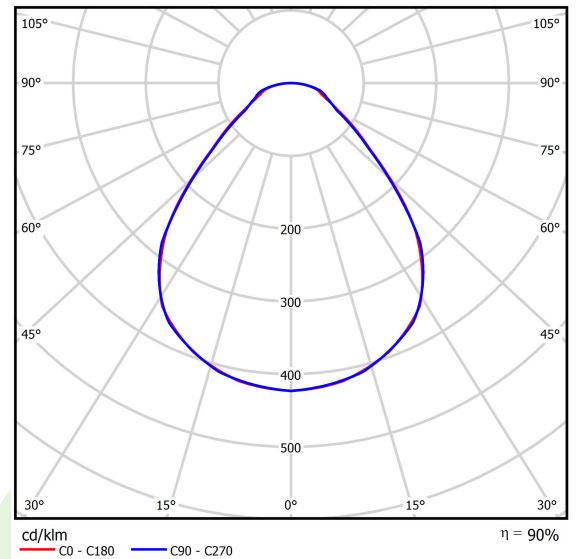

## Light and electrical data

Light source	LED
Luminous flux LED [lm]	4242
LED power [W]	21,9
Luminaire luminous flux [lm]	3801
Power of luminaire [W]	25,9
Luminaire's light efficiency [lm/W]	146,8
Color of the light [K]	4000
CRI	>80
SDCM (LED sources)	3
Beam angle [°]	(C0-C180) / (C90-C270) - 88,8° / 88,2°
Photobiological risk class (IEC/EN 62471)	RG0
Protection against electric shock	II
Protection degree	IP20/44
Voltage	220..240 V, 50..60 Hz
Lifetime of LED sources [h]	100000
Lx/By	L80/B10
Operating temperature range [°C]	5 ÷ 30
Driver	DIM DALI (EDD)
Circuit load capacity	50 (B10), 80 (B16), 61 (C10), 98 (C16)

## A graph of light