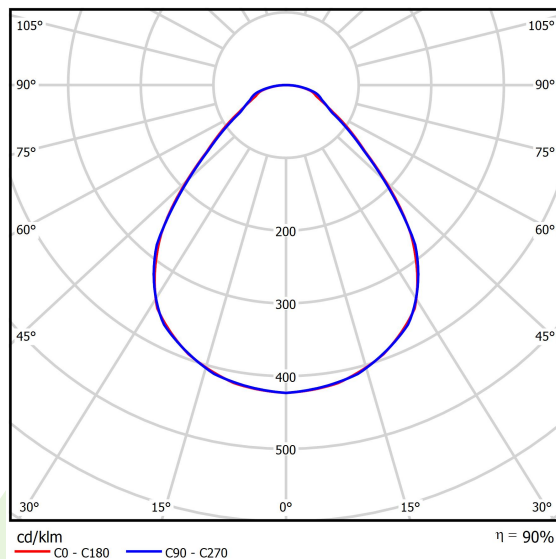

## Light and electrical data

Light source	LED
Luminous flux LED [lm]	4242
LED power [W]	21,9
Luminaire luminous flux [lm]	3801
Power of luminaire [W]	25,9
Luminaire's light efficiency [lm/W]	146,8
Color of the light [K]	4000
CRI	>80
SDCM (LED sources)	3
Beam angle [°]	(C0-C180) / (C90-C270) - 88,8° / 88,2°
Photobiological risk class (IEC/EN 62471)	RG0
Protection against electric shock	II
Protection degree	IP20/44
Voltage	220..240 V, 50..60 Hz
Lifetime of LED sources [h]	100000
Lx/By	L80/B10
Operating temperature range [°C]	5 ÷ 30
Driver	DIM DALI (EDD)
Circuit load capacity	50 (B10), 80 (B16), 61 (C10), 98 (C16)

## A graph of light