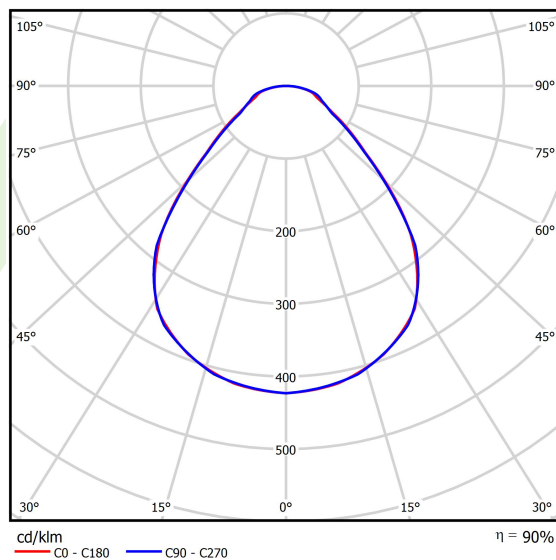

Accessories

Index 19.3213.0080.34

Name BACKPANEL LED RECESSED ACCESSORIES 34 / 1200X300

Index 19.3213.0074.34

Name BACKPANEL LED SURFACE ACCESSORIES 34 / 1200X300

Index 19.3213.0077.34

Name BACKPANEL LED ACCESSORIES SET WITH SUSPENSION 1,5M / 1200X300