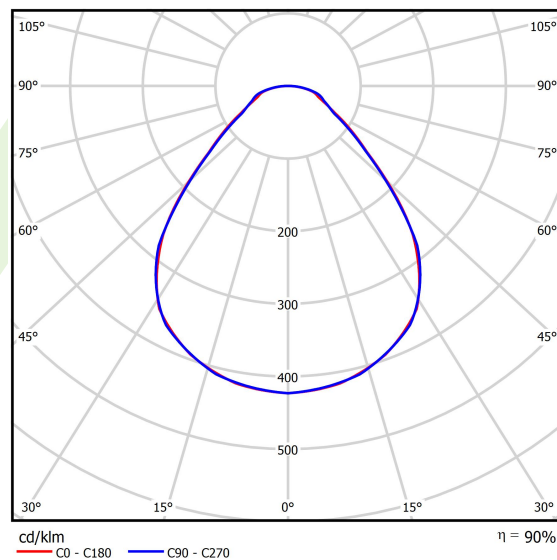

Accessories

Index 19.3213.0080.34

Name BACKPANEL LED RECESSED ACCESSORIES 34 / 1200X300

Index 19.3213.0074.34

Name BACKPANEL LED SURFACE ACCESSORIES 34 / 1200X300

Index 19.3213.0077.34

Name BACKPANEL LED ACCESSORIES SET WITH SUSPENSION 1,5M / 1200X300