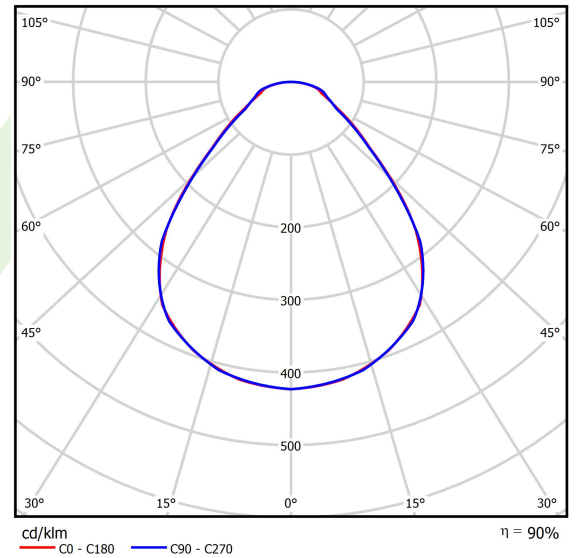

Accessories

Index 19.3213.0080.34
Name BACKPANEL LED RECESSED ACCESSORIES 34 / 1200X300

Index 19.3213.0074.34
Name BACKPANEL LED SURFACE ACCESSORIES 34 / 1200X300

Index 19.3213.0077.34
Name BACKPANEL LED ACCESSORIES SET WITH SUSPENSION 1,5M / 1200X300