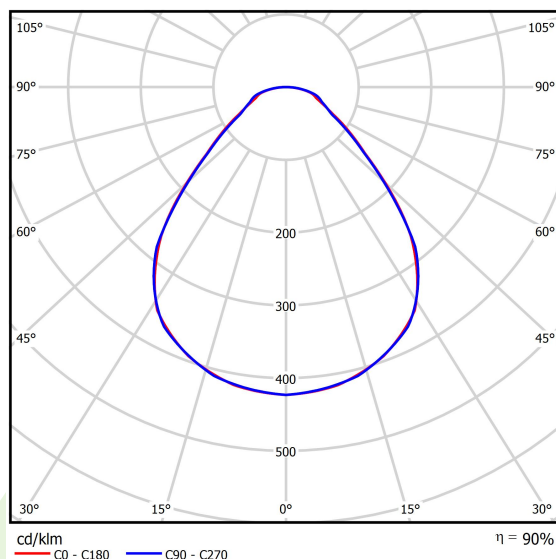

A graph of light

Accessories

Index 19.3213.0080.34

Name BACKPANEL LED RECESSED
ACCESSORIES 34 / 1200X300

Index 19.3213.0074.34

Name BACKPANEL LED SURFACE
ACCESSORIES 34 / 1200X300

Index 19.3213.0077.34

Name BACKPANEL LED ACCESSORIES
SET WITH SUSPENSION 1,5M /
1200X300