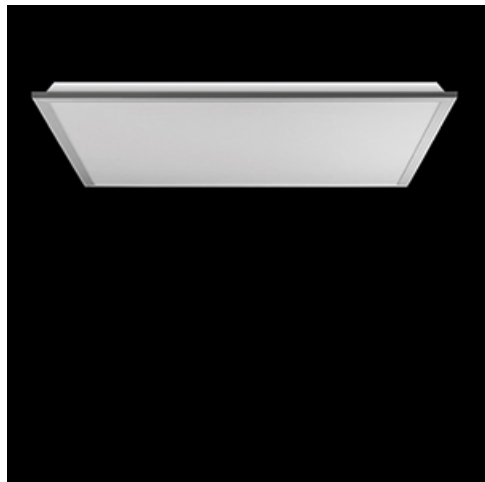

Product: BACKPANEL LED 4800 MICRO-PRM E 34 IP20/44 830 1200X300

Index: 19.3213.0037.34

Description

Modern LED panel dedicated to be mounted on suspended modular ceilings, cardboard suspended ceilings (using adaptive frame), directly on the ceiling (using adaptive frame) or using adaptive frame and suspensions. Equipped with the highly efficient LED sources. Direct light distribution. Luminaire body made from steel sheet. PMMA opal diffuser. Colour of luminaire - white. CRI>80. Luminaire dedicated for the public use structure like offices, conference rooms, classrooms, lecture halls etc.

Product information

Category	Recessed luminaires
Family	BACKPANEL LED
Name	BACKPANEL LED 4800 MICRO-PRM E 34 IP20/44 830 1200X300
Index	19.3213.0037.34

Light and electrical data

Light source	LED
Luminous flux LED [lm]	5047
LED power [W]	29,8
Luminaire luminous flux [lm]	4522
Power of luminaire [W]	33,6
Luminaire's light efficiency [lm/W]	134,6
Color of the light [K]	3000
CRI	>80
SDCM (LED sources)	3
Beam angle [°]	(C0-C180) / (C90-C270) - 88,8° / 88,2°
Photobiological risk class (IEC/EN 62471)	RG0
Protection against electric shock	II
Protection degree	IP20/44
Voltage	220..240 V, 50..60 Hz
Lifetime of LED sources [h]	100000
Lx/By	L80/B10
Operating temperature range [°C]	5 ÷ 30
Driver	standard on/off (E)
Circuit load capacity	38 (B10), 62 (B16), 64 (C10), 103 (C16)

Mechanical data

Assembly	mounted in module ceilings as well as plasterboard ceilings, directly mounted to ceiling construction and surface mounted on slings using accessories
Material	steel sheet
Color	RAL 9016 (white)
Diffuser	Micro-PRM (micro-prismatic diffuser PMMA)
Impact resistant	IK04
Weight [kg]	3,1
Dimensions [mm]	1195 x 295 x 34