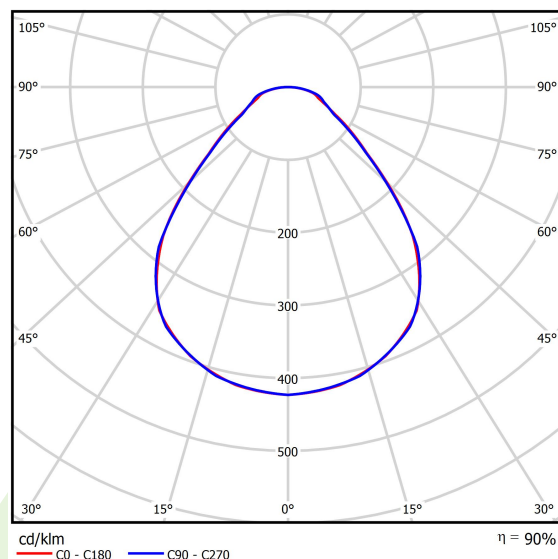

A graph of light

Accessories

Index 19.3213.0080.34

Name BACKPANEL LED RECESSED
ACCESSORIES 34 / 1200X300

Index 19.3213.0074.34

Name BACKPANEL LED SURFACE
ACCESSORIES 34 / 1200X300

Index 19.3213.0077.34

Name BACKPANEL LED ACCESSORIES
SET WITH SUSPENSION 1,5M /
1200X300