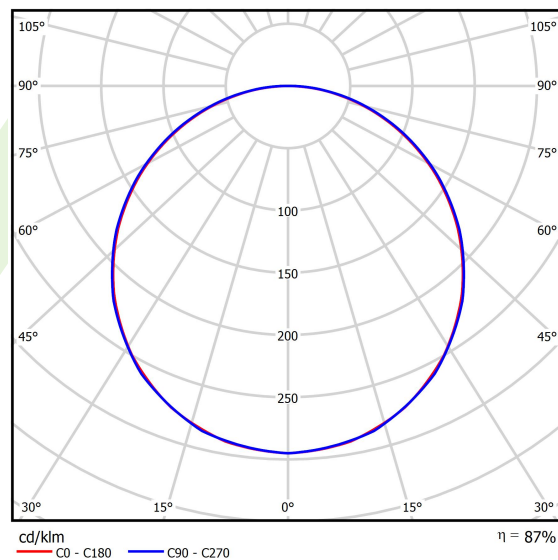

## Light and electrical data

Light source	LED
Luminous flux LED [lm]	5378
LED power [W]	29,8
Luminaire luminous flux [lm]	4704
Power of luminaire [W]	33,6
Luminaire's light efficiency [lm/W]	140
Color of the light [K]	4000
CRI	>80
SDCM (LED sources)	3
Beam angle [°]	(C0-C180) / (C90-C270) - 113,8° / 114,6°
Photobiological risk class (IEC/EN 62471)	RG0
Protection against electric shock	II
Protection degree	IP20/44
Voltage	220..240 V, 50..60 Hz
Lifetime of LED sources [h]	100000
Lx/By	L80/B10
Operating temperature range [°C]	5 ÷ 30
Driver	standard on/off (E)
Power factor cos φ	>0,95
Circuit load capacity	38 (B10), 62 (B16), 64 (C10), 103 (C16)

## A graph of light