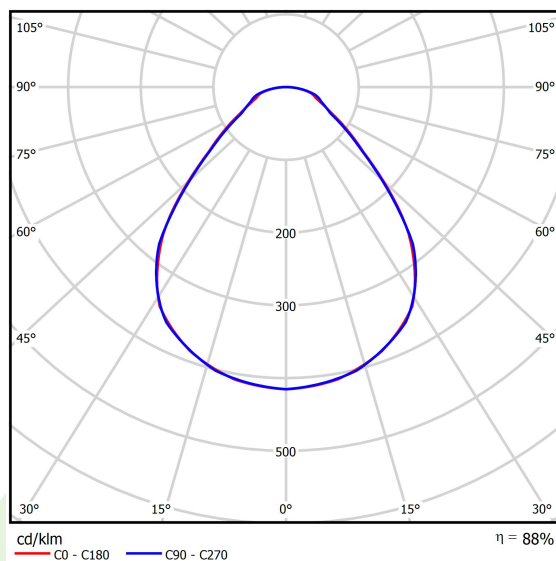

## Light and electrical data

Light source	LED
Luminous flux LED [lm]	5449
LED power [W]	35,5
Luminaire luminous flux [lm]	4792
Power of luminaire [W]	40,2
Luminaire's light efficiency [lm/W]	119,2
Color of the light [K]	3000
CRI	>80
SDCM (LED sources)	3
Beam angle [°]	(C0-C180) / (C90-C270) - 88,8° / 88,2°
Photobiological risk class (IEC/EN 62471)	RG0
Protection against electric shock	II
Protection degree	IP20/44
Voltage	220..240 V, 50..60 Hz
Lifetime of LED sources [h]	100000
Lx/By	L80/B10
Operating temperature range [°C]	5 ÷ 30
Driver	standard on/off (E)
Circuit load capacity	22 (B10), 35 (B16), 37 (C10), 59 (C16)

## A graph of light