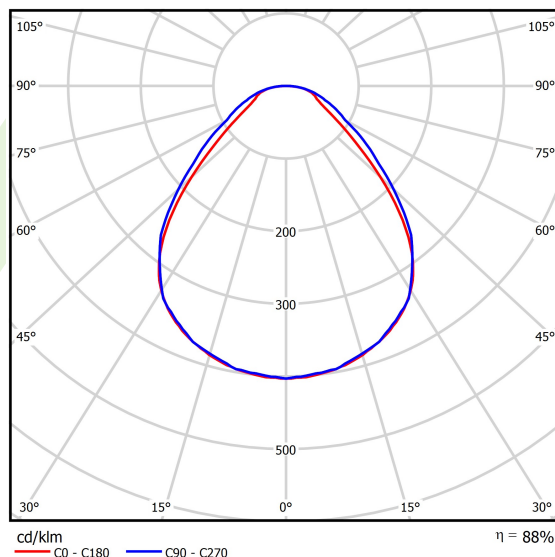

A graph of light