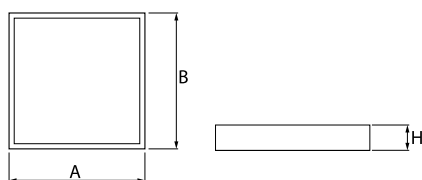

Product information

Category	Recessed luminaires
Family	BACKPANEL LED
Name	BACKPANEL LED 5800 MICRO-PRM E 34 IP20/44 830
Index	19.3213.0021.34

Light and electrical data

Light source	LED
Luminous flux LED [lm]	5449
LED power [W]	35,5
Luminaire luminous flux [lm]	4792
Power of luminaire [W]	40,2
Luminaire's light efficiency [lm/W]	119,2
Color of the light [K]	3000
CRI	>80
SDCM (LED sources)	3
Beam angle [°]	(C0-C180) / (C90-C270) - 88,8° / 88,2°
Photobiological risk class (IEC/EN 62471)	RG0
Protection against electric shock	II
Protection degree	IP20/44
Voltage	220..240 V, 50..60 Hz
Lifetime of LED sources [h]	100000
Lx/By	L80/B10
Operating temperature range [°C]	5 ÷ 30
Driver	standard on/off (E)
Circuit load capacity	22 (B10), 35 (B16), 37 (C10), 59 (C16)

Mechanical data

Assembly	mounted in module ceilings as well as plasterboard ceilings, directly mounted to ceiling construction and surface mounted on slings using accessories
Material	steel sheet
Color	RAL 9016 (white)
Diffuser	Micro-PRM (micro-prismatic diffuser PMMA)
Impact resistant	IK04
Weight [kg]	3,1
Dimensions [mm]	596 x 596 x 34