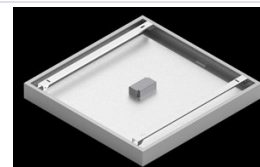

Index 19.3213.0082.34

Name BACKPANEL COMPACT LED
NASTROPOWA RAMKA
ADAPTACYJNA 34 / 600X600