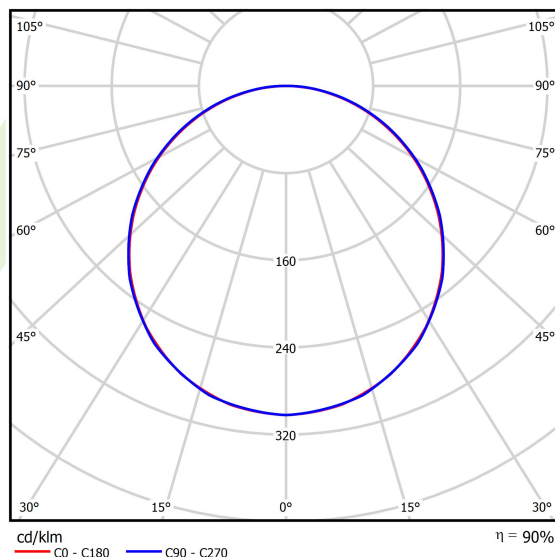

A graph of light