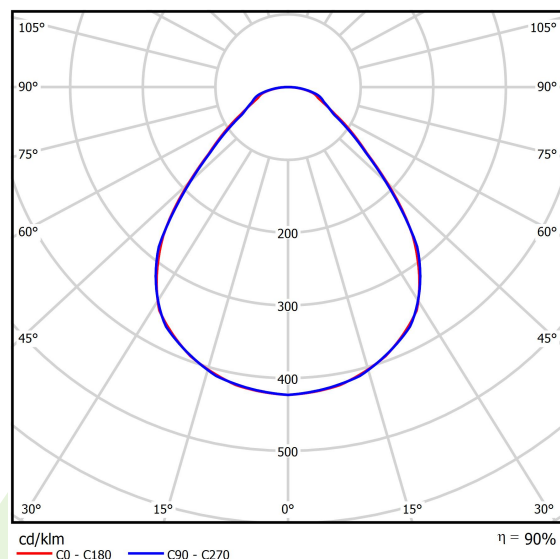

A graph of light

Accessories

Index 19.3213.0080.34

Name BACKPANEL LED RECESSED
ACCESSORIES 34 / 1200X300

Index 19.3213.0074.34

Name BACKPANEL LED SURFACE
ACCESSORIES 34 / 1200X300

Index 19.3213.0077.34

Name BACKPANEL LED ACCESSORIES
SET WITH SUSPENSION 1,5M /
1200X300