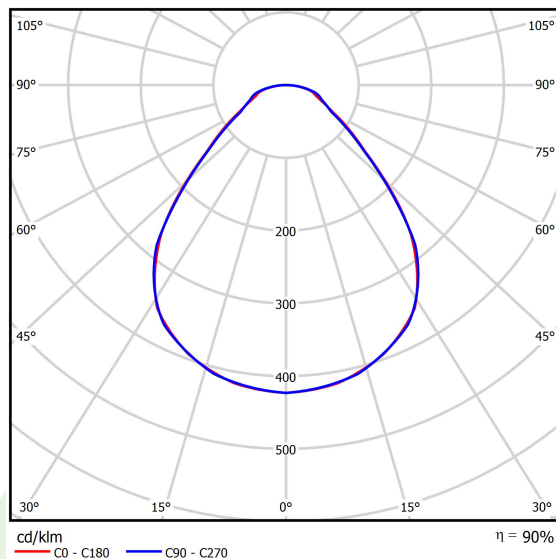

## Light and electrical data

Light source	<b>LED</b>
Luminous flux LED [lm]	<b>3969</b>
LED power [W]	<b>21,9</b>
Luminaire luminous flux [lm]	<b>3556</b>
Power of luminaire [W]	<b>25,9</b>
Luminaire's light efficiency [lm/W]	<b>137,3</b>
Color of the light [K]	<b>3000</b>
CRI	<b>&gt;80</b>
SDCM (LED sources)	<b>3</b>
Beam angle [°]	<b>(C0-C180) / (C90-C270) - 88,8° / 88,2°</b>
Photobiological risk class (IEC/EN 62471)	<b>RG0</b>
Protection against electric shock	<b>II</b>
Protection degree	<b>IP20/44</b>
Voltage	<b>220..240 V, 50..60 Hz</b>
Lifetime of LED sources [h]	<b>100000</b>
Lx/By	<b>L80/B10</b>
Operating temperature range [°C]	<b>5 ÷ 30</b>
Driver	<b>standard on/off (E)</b>
Circuit load capacity	<b>39 (B10), 62 (B16), 65 (C10), 104 (C16)</b>

## A graph of light