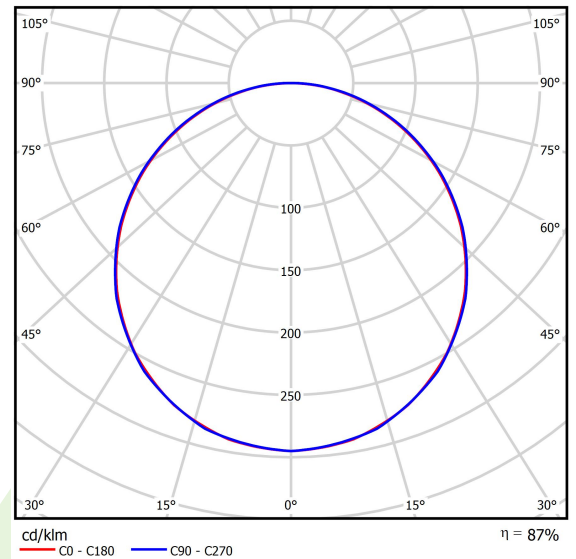

## Light and electrical data

Light source	LED
Luminous flux LED [lm]	4242
LED power [W]	21,9
Luminaire luminous flux [lm]	3710
Power of luminaire [W]	25,9
Luminaire's light efficiency [lm/W]	143,2
Color of the light [K]	4000
CRI	>80
SDCM (LED sources)	3
Beam angle [°]	(C0-C180) / (C90-C270) - 113,8° / 114,6°
Photobiological risk class (IEC/EN 62471)	RG0
Protection against electric shock	II
Protection degree	IP20/44
Voltage	220..240 V, 50..60 Hz
Lifetime of LED sources [h]	100000
Lx/By	L80/B10
Operating temperature range [°C]	5 ÷ 30
Driver	DIM DALI (EDD)
Circuit load capacity	50 (B10), 80 (B16), 61 (C10), 98 (C16)

## A graph of light