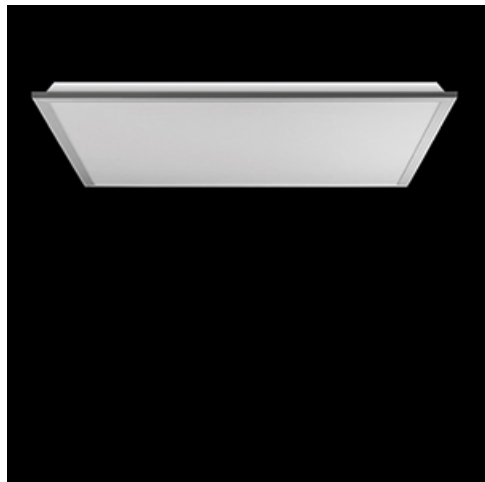

Product: BACKPANEL LED 3800 PLX EDD 34 IP20/44 840 1200X300

Index: 19.3213.0028.34

Description

Modern LED panel dedicated to be mounted on suspended modular ceilings, cardboard suspended ceilings (using adaptive frame), directly on the ceiling (using adaptive frame) or using adaptive frame and suspensions. Equipped with the highly efficient LED sources. Direct light distribution. Luminaire body made from steel sheet. PMMA opal diffuser. Colour of luminaire - white. CRI>80. Luminaire dedicated for the public use structure like offices, conference rooms, classrooms, lecture halls etc.

Product information

Category	Recessed luminaires
Family	BACKPANEL LED
Name	BACKPANEL LED 3800 PLX EDD 34 IP20/44 840 1200X300
Index	19.3213.0028.34

Light and electrical data

Light source	LED
Luminous flux LED [lm]	4242
LED power [W]	21,9
Luminaire luminous flux [lm]	3710
Power of luminaire [W]	25,9
Luminaire's light efficiency [lm/W]	143,2
Color of the light [K]	4000
CRI	>80
SDCM (LED sources)	3
Beam angle [°]	(C0-C180) / (C90-C270) - 113,8° / 114,6°
Photobiological risk class (IEC/EN 62471)	RG0
Protection against electric shock	II
Protection degree	IP20/44
Voltage	220..240 V, 50..60 Hz
Lifetime of LED sources [h]	100000
Lx/By	L80/B10
Operating temperature range [°C]	5 ÷ 30
Driver	DIM DALI (EDD)
Circuit load capacity	50 (B10), 80 (B16), 61 (C10), 98 (C16)

Mechanical data

Assembly	mounted in module ceilings as well as plasterboard ceilings, directly mounted to ceiling construction and surface mounted on slings using accessories
Material	steel sheet
Color	RAL 9016 (white)
Diffuser	PLX (PMMA opal)
Impact resistant	IK04
Weight [kg]	3,1
Dimensions [mm]	1195 x 295 x 34