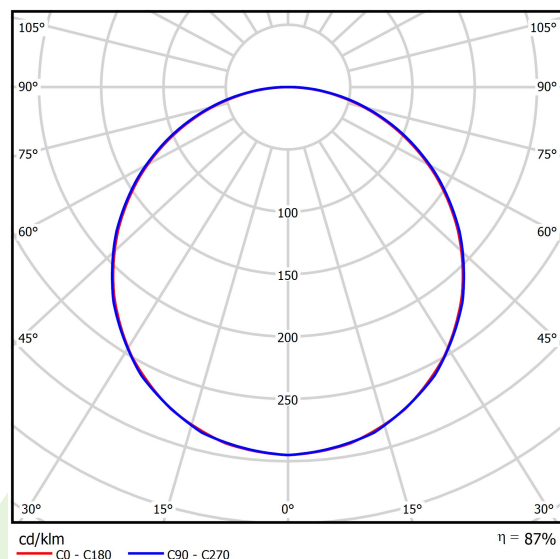

A graph of light

Accessories

Index 19.3213.0080.34

Name BACKPANEL LED RECESSED
ACCESSORIES 34 / 1200X300

Index 19.3213.0074.34

Name BACKPANEL LED SURFACE
ACCESSORIES 34 / 1200X300

Index 19.3213.0077.34

Name BACKPANEL LED ACCESSORIES
SET WITH SUSPENSION 1,5M /
1200X300