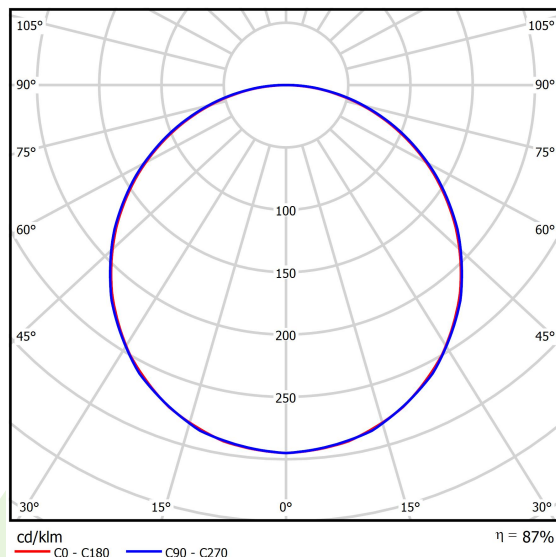

A graph of light

Accessories

Index 19.3213.0080.34

Name BACKPANEL LED RECESSED
ACCESSORIES 34 / 1200X300

Index 19.3213.0074.34

Name BACKPANEL LED SURFACE
ACCESSORIES 34 / 1200X300

Index 19.3213.0077.34

Name BACKPANEL LED ACCESSORIES
SET WITH SUSPENSION 1,5M /
1200X300