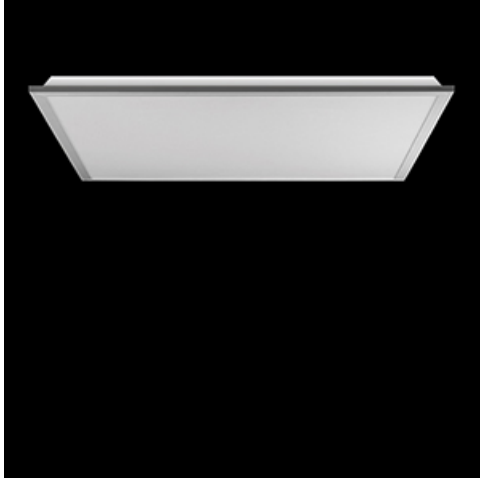

Product: BACKPANEL LED 3800 PLX EDD 34 IP20/44 830 1200X300

Index: 19.3213.0027.34

Description

Modern LED panel dedicated to be mounted on suspended modular ceilings, cardboard suspended ceilings (using adaptive frame), directly on the ceiling (using adaptive frame) or using adaptive frame and suspensions. Equipped with the highly efficient LED sources. Direct light distribution. Luminaire body made from steel sheet. PMMA opal diffuser. Colour of luminaire - white. CRI>80. Luminaire dedicated for the public use structure like offices, conference rooms, classrooms, lecture halls etc.

Product information

Category	Recessed luminaires
Family	BACKPANEL LED
Name	BACKPANEL LED 3800 PLX EDD 34 IP20/44 830 1200X300
Index	19.3213.0027.34

Light and electrical data

Light source	LED
Luminous flux LED [lm]	3969
LED power [W]	21,9
Luminaire luminous flux [lm]	3471
Power of luminaire [W]	25,9
Luminaire's light efficiency [lm/W]	134
Color of the light [K]	3000
CRI	>80
SDCM (LED sources)	3
Beam angle [°]	(C0-C180) / (C90-C270) - 113,8° / 114,6°
Photobiological risk class (IEC/EN 62471)	RG0
Protection against electric shock	II
Protection degree	IP20/44
Voltage	220..240 V, 50..60 Hz
Lifetime of LED sources [h]	100000
Lx/By	L80/B10
Operating temperature range [°C]	5 ÷ 30
Driver	DIM DALI (EDD)
Circuit load capacity	50 (B10), 80 (B16), 61 (C10), 98 (C16)

Mechanical data

Assembly	mounted in module ceilings as well as plasterboard ceilings, directly mounted to ceiling construction and surface mounted on slings using accessories
Material	steel sheet
Color	RAL 9016 (white)
Diffuser	PLX (PMMA opal)
Impact resistant	IK04
Weight [kg]	3,1
Dimensions [mm]	1195 x 295 x 34