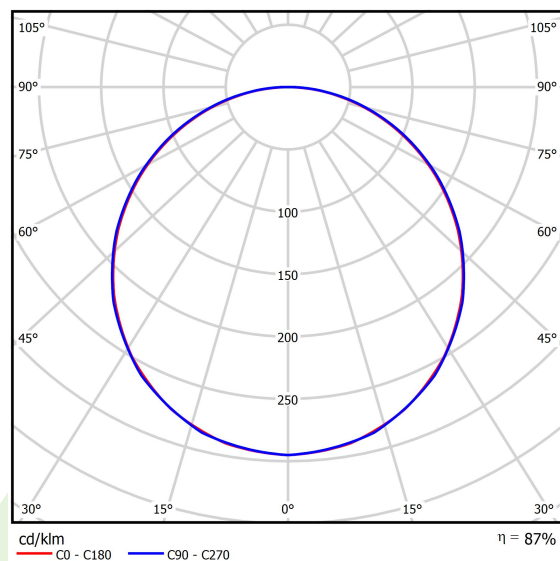

## Light and electrical data

Light source	<b>LED</b>
Luminous flux LED [lm]	<b>3969</b>
LED power [W]	<b>21,9</b>
Luminaire luminous flux [lm]	<b>3471</b>
Power of luminaire [W]	<b>25,9</b>
Luminaire's light efficiency [lm/W]	<b>134</b>
Color of the light [K]	<b>3000</b>
CRI	<b>&gt;80</b>
SDCM (LED sources)	<b>3</b>
Beam angle [°]	<b>(C0-C180) / (C90-C270) - 113,8° / 114,6°</b>
Photobiological risk class (IEC/EN 62471)	<b>RG0</b>
Protection against electric shock	<b>II</b>
Protection degree	<b>IP20/44</b>
Voltage	<b>220..240 V, 50..60 Hz</b>
Lifetime of LED sources [h]	<b>100000</b>
Lx/By	<b>L80/B10</b>
Operating temperature range [°C]	<b>5 ÷ 30</b>
Driver	<b>DIM DALI (EDD)</b>
Circuit load capacity	<b>50 (B10), 80 (B16), 61 (C10), 98 (C16)</b>

## A graph of light