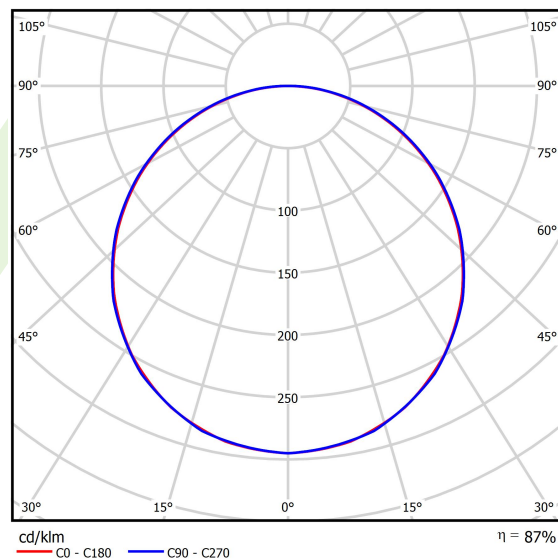

## Light and electrical data

Light source	<b>LED</b>
Luminous flux LED [lm]	<b>4242</b>
LED power [W]	<b>21,9</b>
Luminaire luminous flux [lm]	<b>3710</b>
Power of luminaire [W]	<b>25,9</b>
Luminaire's light efficiency [lm/W]	<b>143,2</b>
Color of the light [K]	<b>4000</b>
CRI	<b>&gt;80</b>
SDCM (LED sources)	<b>3</b>
Beam angle [°]	<b>(C0-C180) / (C90-C270) - 113,8° / 114,6°</b>
Photobiological risk class (IEC/EN 62471)	<b>RG0</b>
Protection against electric shock	<b>II</b>
Protection degree	<b>IP20/44</b>
Voltage	<b>220..240 V, 50..60 Hz</b>
Lifetime of LED sources [h]	<b>100000</b>
Lx/By	<b>L80/B10</b>
Operating temperature range [°C]	<b>5 ÷ 30</b>
Driver	<b>standard on/off (E)</b>
Power factor cos φ	<b>&gt;0,95</b>
Circuit load capacity	<b>39 (B10), 62 (B16), 65 (C10), 104 (C16)</b>

## A graph of light