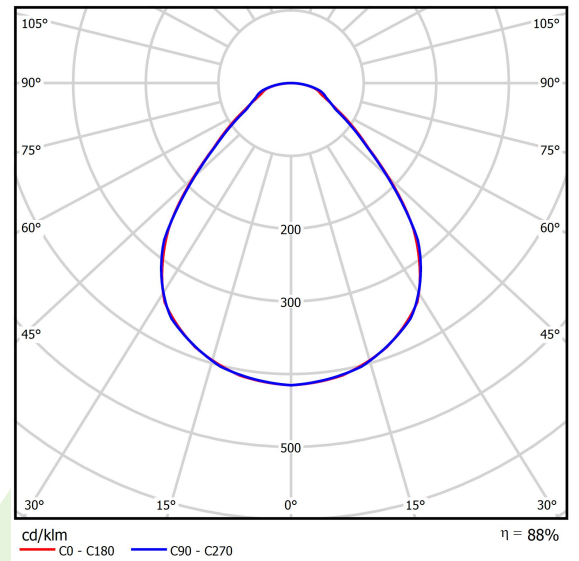

A graph of light