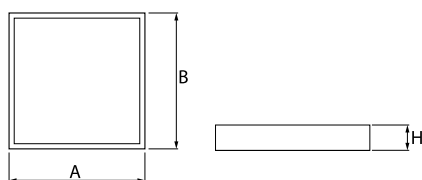

Product information

Category	Recessed luminaires
Family	BACKPANEL LED
Name	BACKPANEL LED 5800 MICRO-PRM EDD 34 IP20/44 840
Index	19.3213.0024.34

Light and electrical data

Light source	LED
Luminous flux LED [lm]	5662
LED power [W]	35,5
Luminaire luminous flux [lm]	4980
Power of luminaire [W]	40,2
Luminaire's light efficiency [lm/W]	123,9
Color of the light [K]	4000
CRI	>80
SDCM (LED sources)	3
Beam angle [°]	(C0-C180) / (C90-C270) - 88,8° / 88,2°
Photobiological risk class (IEC/EN 62471)	RG0
Protection against electric shock	II
Protection degree	IP20/44
Voltage	220..240 V, 50..60 Hz
Lifetime of LED sources [h]	100000
Lx/By	L80/B10
Operating temperature range [°C]	5 ÷ 30
Driver	DIM DALI (EDD)
Circuit load capacity	20 (B10), 30 (B16), 32 (C10), 52 (C16)

Mechanical data

Assembly	mounted in module ceilings as well as plasterboard ceilings, directly mounted to ceiling construction and surface mounted on slings using accessories
Material	steel sheet
Color	RAL 9016 (white)
Diffuser	Micro-PRM (micro-prismatic diffuser PMMA)
Impact resistant	IK04
Weight [kg]	3,1
Dimensions [mm]	596 x 596 x 34