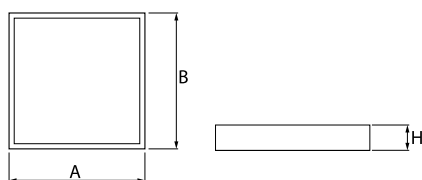

Product information

Category	Recessed luminaires
Family	BACKPANEL LED
Name	BACKPANEL LED 4800 MICRO-PRM E 34 IP20/44 830
Index	19.3213.0013.34

Light and electrical data

Light source	LED
Luminous flux LED [lm]	4755
LED power [W]	29,8
Luminaire luminous flux [lm]	4182
Power of luminaire [W]	33,6
Luminaire's light efficiency [lm/W]	124,5
Color of the light [K]	3000
CRI	>80
SDCM (LED sources)	3
Beam angle [°]	(C0-C180) / (C90-C270) - 88,8° / 88,2°
Photobiological risk class (IEC/EN 62471)	RG0
Protection against electric shock	II
Protection degree	IP20/44
Voltage	220..240 V, 50..60 Hz
Lifetime of LED sources [h]	100000
Lx/By	L80/B10
Operating temperature range [°C]	5 ÷ 30
Driver	standard on/off (E)
Circuit load capacity	38 (B10), 62 (B16), 64 (C10), 103 (C16)

Mechanical data

Assembly	mounted in module ceilings as well as plasterboard ceilings, directly mounted to ceiling construction and surface mounted on slings using accessories
Material	steel sheet
Color	RAL 9016 (white)
Diffuser	Micro-PRM (micro-prismatic diffuser PMMA)
Impact resistant	IK04
Weight [kg]	1,91
Dimensions [mm]	596 x 596 x 34