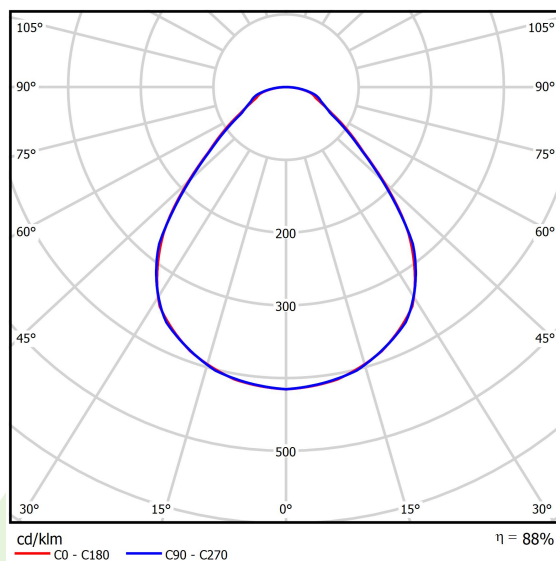

A graph of light