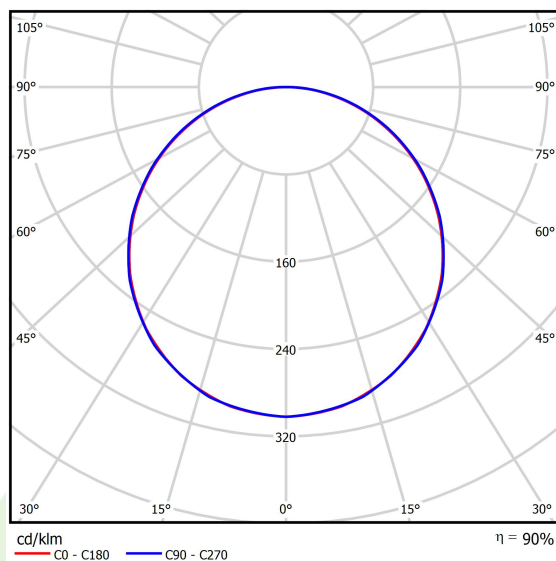

## Light and electrical data

Light source	LED
Luminous flux LED [lm]	4968
LED power [W]	29,8
Luminaire luminous flux [lm]	4450
Power of luminaire [W]	33,6
Luminaire's light efficiency [lm/W]	132,4
Color of the light [K]	4000
CRI	>80
SDCM (LED sources)	3
Beam angle [°]	(C0-C180) / (C90-C270) - 113,8° / 114,6°
Photobiological risk class (IEC/EN 62471)	RG0
Protection against electric shock	II
Protection degree	IP20/44
Voltage	220..240 V, 50..60 Hz
Lifetime of LED sources [h]	100000
Lx/By	L80/B10
Operating temperature range [°C]	5 ÷ 30
Driver	DIM DALI (EDD)
Circuit load capacity	20 (B10), 30 (B16), 32 (C10), 52 (C16)

## A graph of light