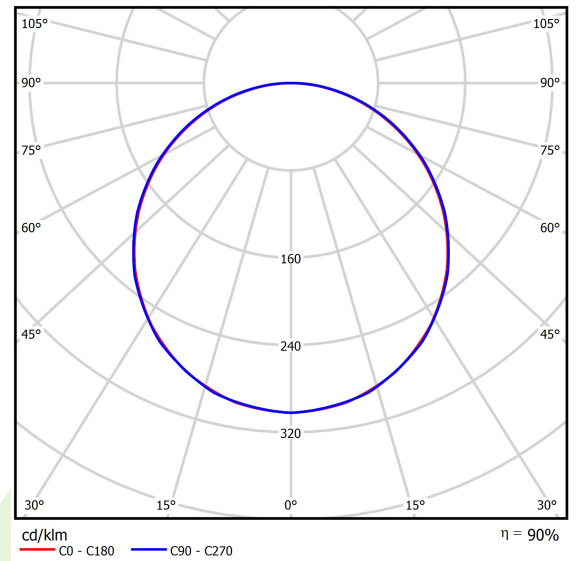

## Light and electrical data

Light source	LED
Luminous flux LED [lm]	4755
LED power [W]	29,8
Luminaire luminous flux [lm]	4259
Power of luminaire [W]	33,6
Luminaire's light efficiency [lm/W]	126,8
Color of the light [K]	3000
CRI	>80
SDCM (LED sources)	3
Beam angle [°]	(C0-C180) / (C90-C270) - 113,8° / 114,6°
Photobiological risk class (IEC/EN 62471)	RG0
Protection against electric shock	II
Protection degree	IP20/44
Voltage	220..240 V, 50..60 Hz
Lifetime of LED sources [h]	100000
Lx/By	L80/B10
Operating temperature range [°C]	5 ÷ 30
Driver	DIM DALI (EDD)
Circuit load capacity	20 (B10), 30 (B16), 32 (C10), 52 (C16)

## A graph of light