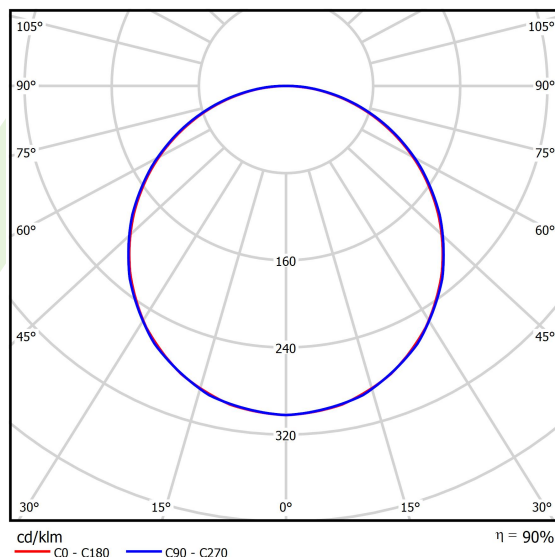

## Light and electrical data

Light source	LED
Luminous flux LED [lm]	4968
LED power [W]	29,8
Luminaire luminous flux [lm]	4450
Power of luminaire [W]	33,6
Luminaire's light efficiency [lm/W]	132,4
Color of the light [K]	4000
CRI	>80
SDCM (LED sources)	3
Beam angle [°]	(C0-C180) / (C90-C270) - 113,8° / 114,6°
Photobiological risk class (IEC/EN 62471)	RG0
Protection against electric shock	II
Protection degree	IP20/44
Voltage	220..240 V, 50..60 Hz
Lifetime of LED sources [h]	100000
Lx/By	L80/B10
Operating temperature range [°C]	5 ÷ 30
Driver	standard on/off (E)
Power factor cos φ	>0,95
Circuit load capacity	38 (B10), 62 (B16), 64 (C10), 103 (C16)

**A graph of light**