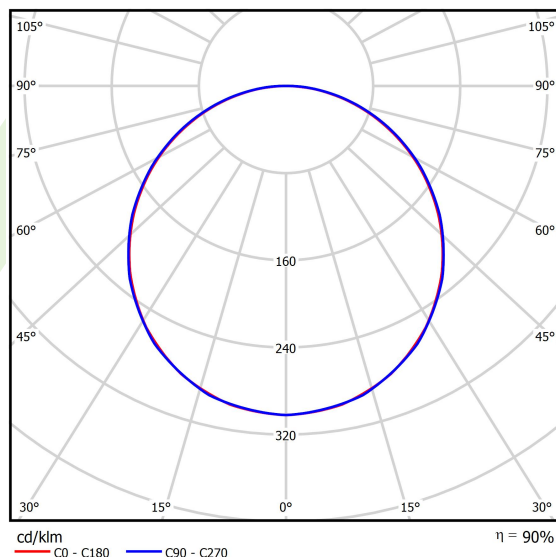

cd/klm
C0 - C180 C90 - C270

$\eta = 90\%$