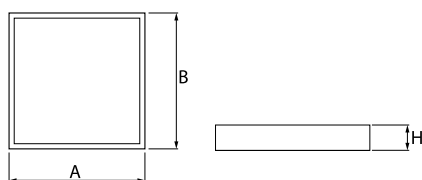

Product information

Category	Recessed luminaires
Family	BACKPANEL LED
Name	BACKPANEL LED 5800 PLX EDD 34 IP20/44 830
Index	19.3213.0019.34

Light and electrical data

Light source	LED
Luminous flux LED [lm]	5449
LED power [W]	35,5
Luminaire luminous flux [lm]	4881
Power of luminaire [W]	40,2
Luminaire's light efficiency [lm/W]	121,4
Color of the light [K]	3000
CRI	>80
SDCM (LED sources)	3
Beam angle [°]	(C0-C180) / (C90-C270) - 113,8° / 114,6°
Photobiological risk class (IEC/EN 62471)	RG0
Protection against electric shock	II
Protection degree	IP20/44
Voltage	220..240 V, 50..60 Hz
Lifetime of LED sources [h]	100000
Lx/By	L80/B10
Operating temperature range [°C]	5 ÷ 30
Driver	DIM DALI (EDD)
Circuit load capacity	20 (B10), 30 (B16), 32 (C10), 52 (C16)

Mechanical data

Assembly	mounted in module ceilings as well as plasterboard ceilings, directly mounted to ceiling construction and surface mounted on slings using accessories
Material	steel sheet
Color	RAL 9016 (white)
Diffuser	PLX (PMMA opal)
Impact resistant	IK04
Weight [kg]	3,1
Dimensions [mm]	596 x 596 x 34