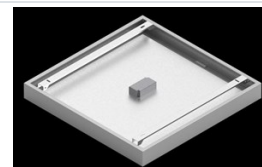

Index 19.3213.0082.34

Name BACKPANEL COMPACT LED
NASTROPOWA RAMKA
ADAPTACYJNA 34 / 600X600