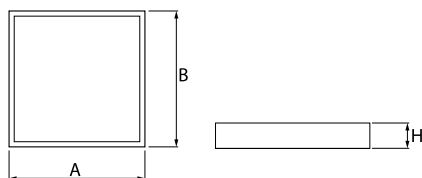

Product information

Category	Recessed luminaires
Family	BACKPANEL LED
Name	BACKPANEL LED 5800 PLX E 34 IP20/44 840
Index	19.3213.0018.34

Light and electrical data

Light source	LED
Luminous flux LED [lm]	5662
LED power [W]	35,5
Luminaire luminous flux [lm]	5071
Power of luminaire [W]	40,2
Luminaire's light efficiency [lm/W]	126,1
Color of the light [K]	4000
CRI	>80
SDCM (LED sources)	3
Beam angle [°]	(C0-C180) / (C90-C270) - 113,8° / 114,6°
Photobiological risk class (IEC/EN 62471)	RG0
Protection against electric shock	II
Protection degree	IP20/44
Voltage	220..240 V, 50..60 Hz
Lifetime of LED sources [h]	100000
Lx/By	L80/B10
Operating temperature range [°C]	5 ÷ 30
Driver	standard on/off (E)
Circuit load capacity	22 (B10), 35 (B16), 37 (C10), 59 (C16)

Mechanical data

Assembly	mounted in module ceilings as well as plasterboard ceilings, directly mounted to ceiling construction and surface mounted on slings using accessories
Material	steel sheet
Color	RAL 9016 (white)
Diffuser	PLX (PMMA opal)
Impact resistant	IK04
Weight [kg]	3,1
Dimensions [mm]	596 x 596 x 34