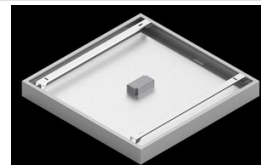

Index 19.3213.0082.34

Name BACKPANEL COMPACT LED
NASTROPOWA RAMKA
ADAPTACYJNA 34 / 600X600