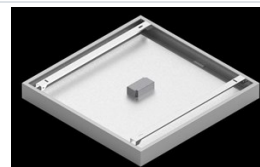

Index 19.3213.0082.34

Name BACKPANEL COMPACT LED
NASTROPOWA RAMKA
ADAPTACYJNA 34 / 600X600