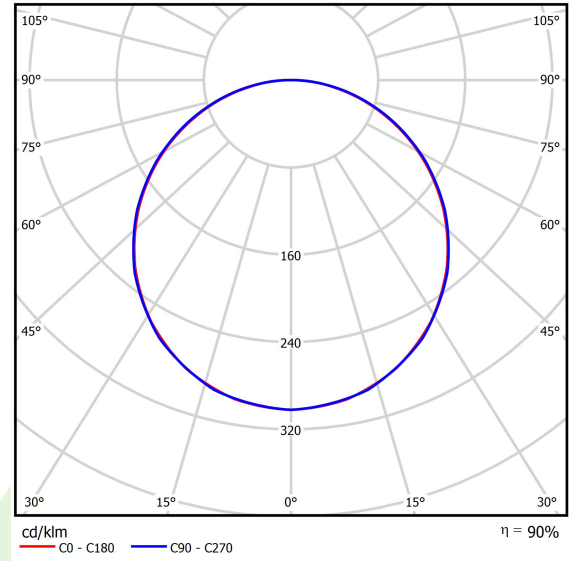

A graph of light