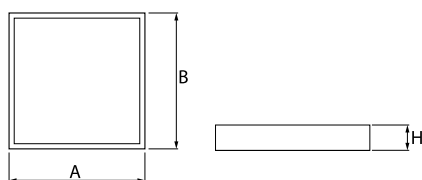

Product information

Category	Recessed luminaires
Family	BACKPANEL LED
Name	BACKPANEL LED 5800 PLX E 34 IP20/44 840
Index	19.3213.0018.34

Light and electrical data

Light source	LED
Luminous flux LED [lm]	5662
LED power [W]	35,5
Luminaire luminous flux [lm]	5071
Power of luminaire [W]	40,2
Luminaire's light efficiency [lm/W]	126,1
Color of the light [K]	4000
CRI	>80
SDCM (LED sources)	3
Beam angle [°]	(C0-C180) / (C90-C270) - 113,8° / 114,6°
Photobiological risk class (IEC/EN 62471)	RG0
Protection against electric shock	II
Protection degree	IP20/44
Voltage	220..240 V, 50..60 Hz
Lifetime of LED sources [h]	100000
Lx/By	L80/B10
Operating temperature range [°C]	5 ÷ 30
Driver	standard on/off (E)
Circuit load capacity	22 (B10), 35 (B16), 37 (C10), 59 (C16)

Mechanical data

Assembly	mounted in module ceilings as well as plasterboard ceilings, directly mounted to ceiling construction and surface mounted on slings using accessories
Material	steel sheet
Color	RAL 9016 (white)
Diffuser	PLX (PMMA opal)
Impact resistant	IK04
Weight [kg]	3,1
Dimensions [mm]	596 x 596 x 34