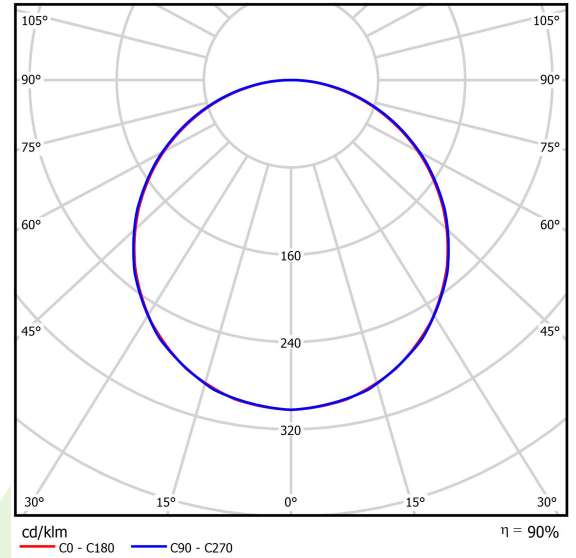

A graph of light