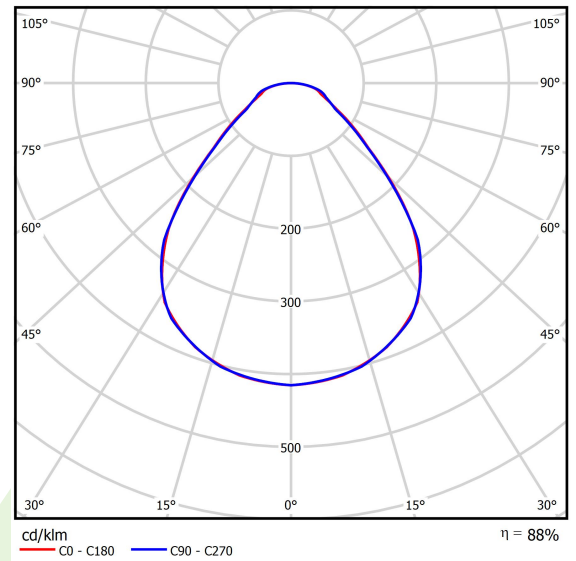

A graph of light