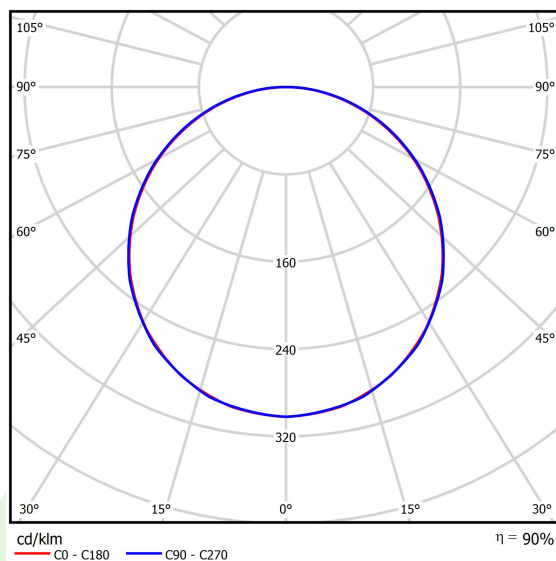

A graph of light