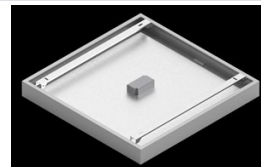

Index 19.3213.0082.34

Name BACKPANEL COMPACT LED
NASTROPOWA RAMKA
ADAPTACYJNA 34 / 600X600