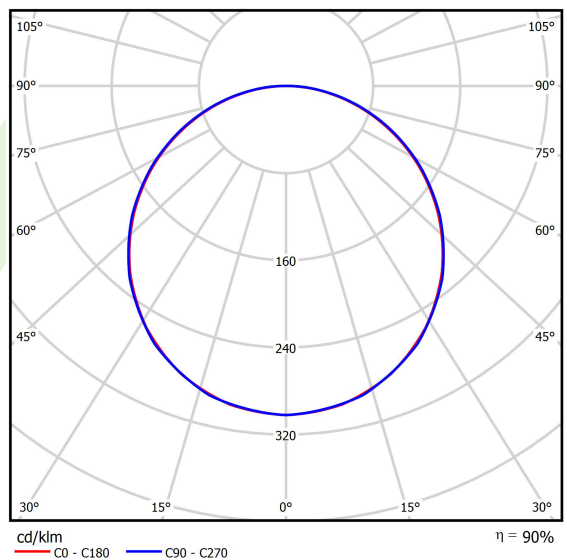

A graph of light