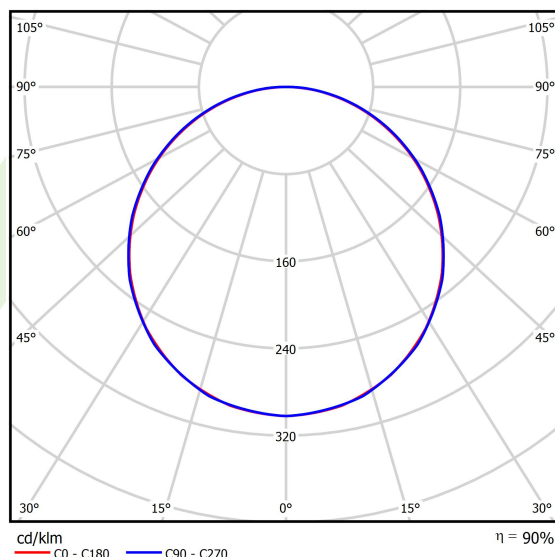

## Light and electrical data

Light source	LED
Luminous flux LED [lm]	3819
LED power [W]	21,9
Luminaire luminous flux [lm]	3421
Power of luminaire [W]	25,9
Luminaire's light efficiency [lm/W]	132,1
Color of the light [K]	3000
CRI	>80
SDCM (LED sources)	3
Beam angle [°]	(C0-C180) / (C90-C270) - 113,8° / 114,6°
Photobiological risk class (IEC/EN 62471)	RG0
Protection against electric shock	II
Protection degree	IP20/44
Voltage	220..240 V, 50..60 Hz
Lifetime of LED sources [h]	100000
Lx/By	L80/B10
Operating temperature range [°C]	5 ÷ 30
Driver	standard on/off (E)
Power factor cos φ	>0,95
Circuit load capacity	39 (B10), 62 (B16), 65 (C10), 104 (C16)

**A graph of light**