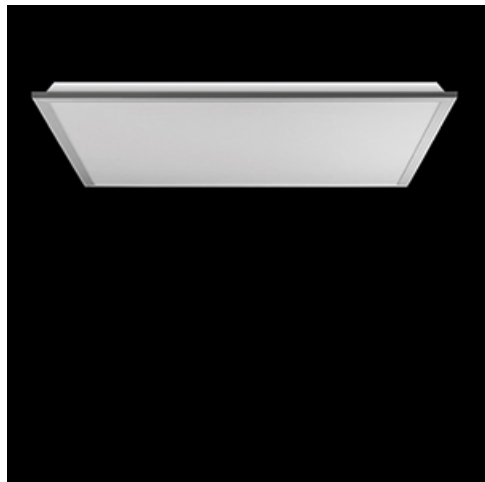

Product: BACKPANEL LED 3800 PLX E 34 IP20/44 830

Index: 19.3213.0001.34

Description

Modern LED panel dedicated to be mounted on suspended modular ceilings, cardboard suspended ceilings (using adaptive frame), directly on the ceiling (using adaptive frame) or using adaptive frame and suspensions. Equipped with the highly efficient LED sources. Direct light distribution. Luminaire body made from steel sheet. PMMA opal diffuser. Colour of luminaire - white. CRI>80. Luminaire dedicated for the public use structure like offices, conference rooms, classrooms, lecture halls etc.

Product information

Category	Recessed luminaires
Family	BACKPANEL LED
Name	BACKPANEL LED 3800 PLX E 34 IP20/44 830
Index	19.3213.0001.34

Light and electrical data

Light source	LED
Luminous flux LED [lm]	3819
LED power [W]	21,9
Luminaire luminous flux [lm]	3421
Power of luminaire [W]	25,9
Luminaire's light efficiency [lm/W]	132,1
Color of the light [K]	3000
CRI	>80
SDCM (LED sources)	3
Beam angle [°]	(C0-C180) / (C90-C270) - 113,8° / 114,6°
Photobiological risk class (IEC/EN 62471)	RG0
Protection against electric shock	II
Protection degree	IP20/44
Voltage	220..240 V, 50..60 Hz
Lifetime of LED sources [h]	100000
Lx/By	L80/B10
Operating temperature range [°C]	5 ÷ 30
Driver	standard on/off (E)
Power factor cos φ	>0,95
Circuit load capacity	39 (B10), 62 (B16), 65 (C10), 104 (C16)

Mechanical data

Assembly	mounted in module ceilings as well as plasterboard ceilings, directly mounted to ceiling construction and surface mounted on slings using accessories
Material	steel sheet
Color	RAL 9016 (white)
Diffuser	PLX (PMMA opal)
Impact resistant	IK04
Dimensions [mm]	596 x 596 x 34