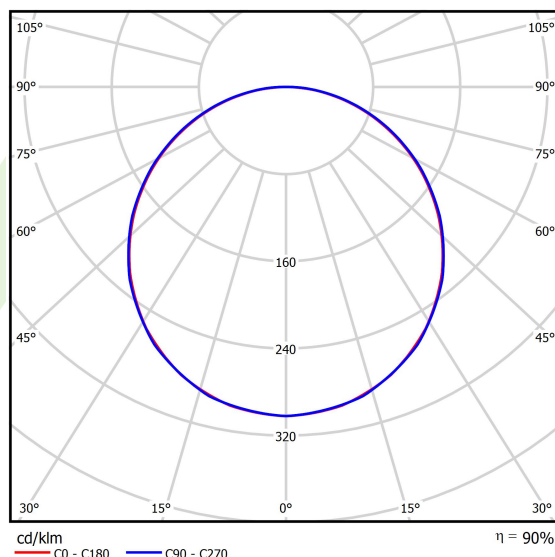

A graph of light