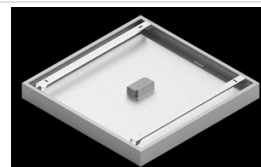

Index 19.3213.0082.34

Name BACKPANEL COMPACT LED
NASTROPOWA RAMKA
ADAPTACYJNA 34 / 600X600