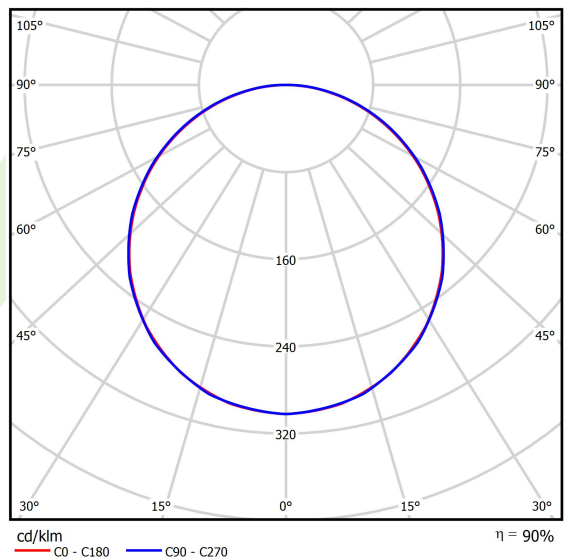

## Light and electrical data

Light source	LED
Luminous flux LED [lm]	3819
LED power [W]	21,9
Luminaire luminous flux [lm]	3421
Power of luminaire [W]	25,9
Luminaire's light efficiency [lm/W]	132,1
Color of the light [K]	3000
CRI	>80
SDCM (LED sources)	3
Beam angle [°]	(C0-C180) / (C90-C270) - 113,8° / 114,6°
Photobiological risk class (IEC/EN 62471)	RG0
Protection against electric shock	II
Protection degree	IP20/44
Voltage	220..240 V, 50..60 Hz
Lifetime of LED sources [h]	100000
Lx/By	L80/B10
Operating temperature range [°C]	5 ÷ 30
Driver	standard on/off (E)
Power factor cos φ	>0,95
Circuit load capacity	39 (B10), 62 (B16), 65 (C10), 104 (C16)

**A graph of light**