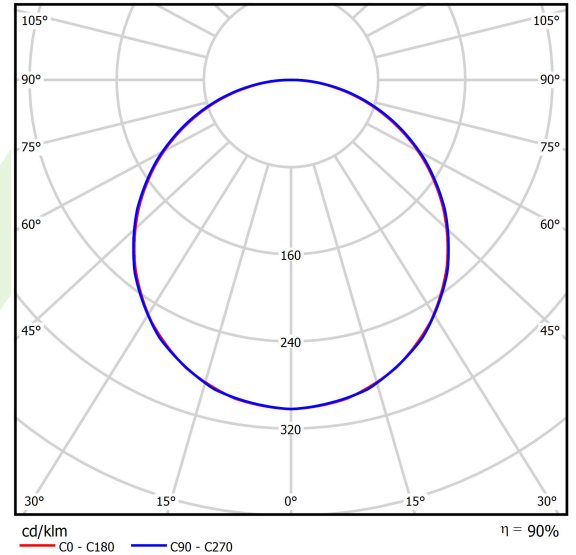

A graph of light