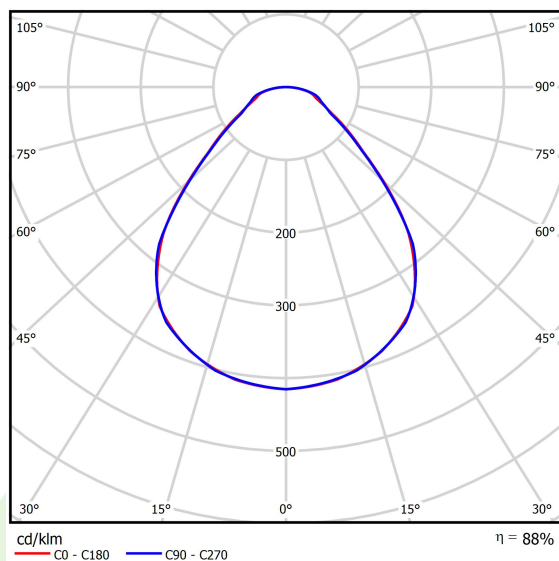

A graph of light