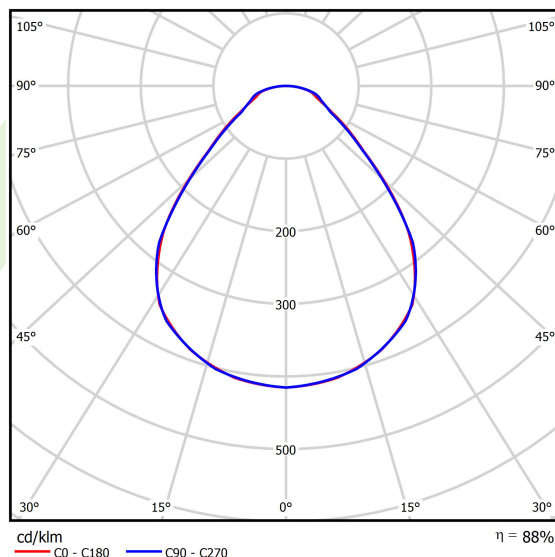

A graph of light