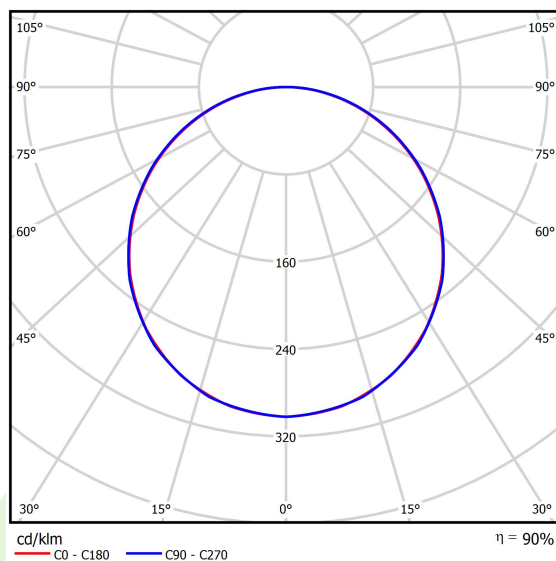

## Light and electrical data

Light source	LED
Luminous flux LED [lm]	3996
LED power [W]	21,9
Luminaire luminous flux [lm]	3579
Power of luminaire [W]	25,9
Luminaire's light efficiency [lm/W]	138,2
Color of the light [K]	4000
CRI	>80
SDCM (LED sources)	3
Beam angle [°]	(C0-C180) / (C90-C270) - 113,8° / 114,6°
Photobiological risk class (IEC/EN 62471)	RG0
Protection against electric shock	II
Protection degree	IP20/44
Voltage	220..240 V, 50..60 Hz
Lifetime of LED sources [h]	100000
Lx/By	L80/B10
Operating temperature range [°C]	5 ÷ 30
Driver	DIM DALI (EDD)
Circuit load capacity	50 (B10), 80 (B16), 61 (C10), 98 (C16)

## A graph of light