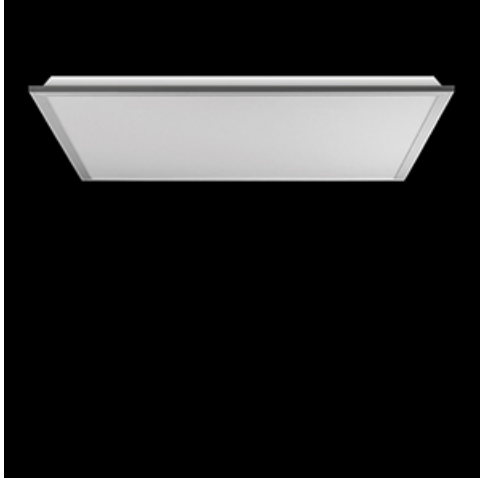

**Product:** BACKPANEL LED 3800 PLX EDD 34 IP20/44 840

**Index:** 19.3213.0004.34

## Description

Modern LED panel dedicated to be mounted on suspended modular ceilings, cardboard suspended ceilings (using adaptive frame), directly on the ceiling (using adaptive frame) or using adaptive frame and suspensions. Equipped with the highly efficient LED sources. Direct light distribution. Luminaire body made from steel sheet. PMMA opal diffuser. Colour of luminaire - white. CRI>80. Luminaire dedicated for the public use structure like offices, conference rooms, classrooms, lecture halls etc.