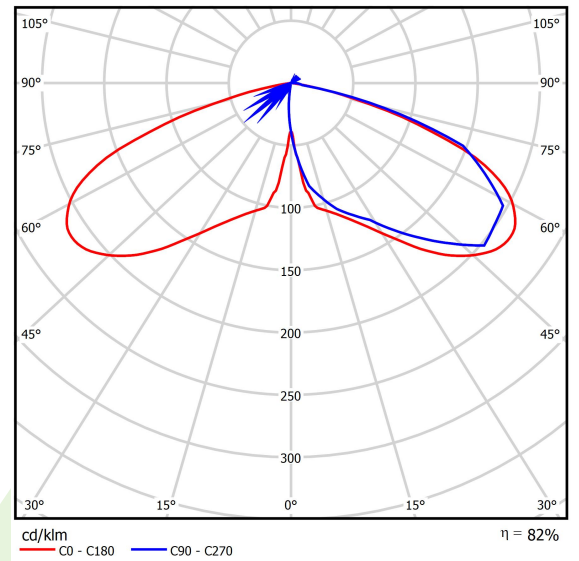

A graph of light