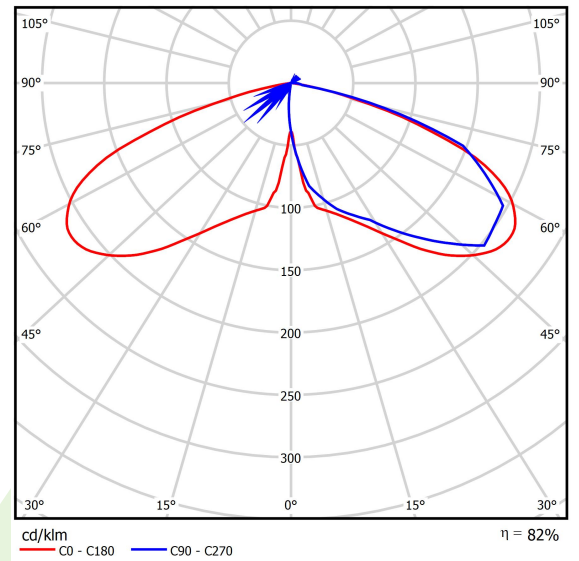

## Light and electrical data

Light source	LED
Luminous flux LED [lm]	2409
LED power [W]	10,8
Luminaire luminous flux [lm]	1981
Power of luminaire [W]	12,1
Luminaire's light efficiency [lm/W]	163,7
Color of the light [K]	3000
CRI	>70
Beam angle [°]	(C0-C180) / (C90-C270) - 118,2° / 112,4°
Protection against electric shock	II
Protection degree	IP66
Voltage	220..240 V, 50..60 Hz
Lifetime of LED sources [h]	100000
Lx/By	L80/B10
Operating temperature range [°C]	-40 ÷ 40
Driver	standard on/off (E)
Power factor cos φ	>0,9
Circuit load capacity	15 (B10), 25 (B16), 25 (C10), 40 (C16)

## A graph of light